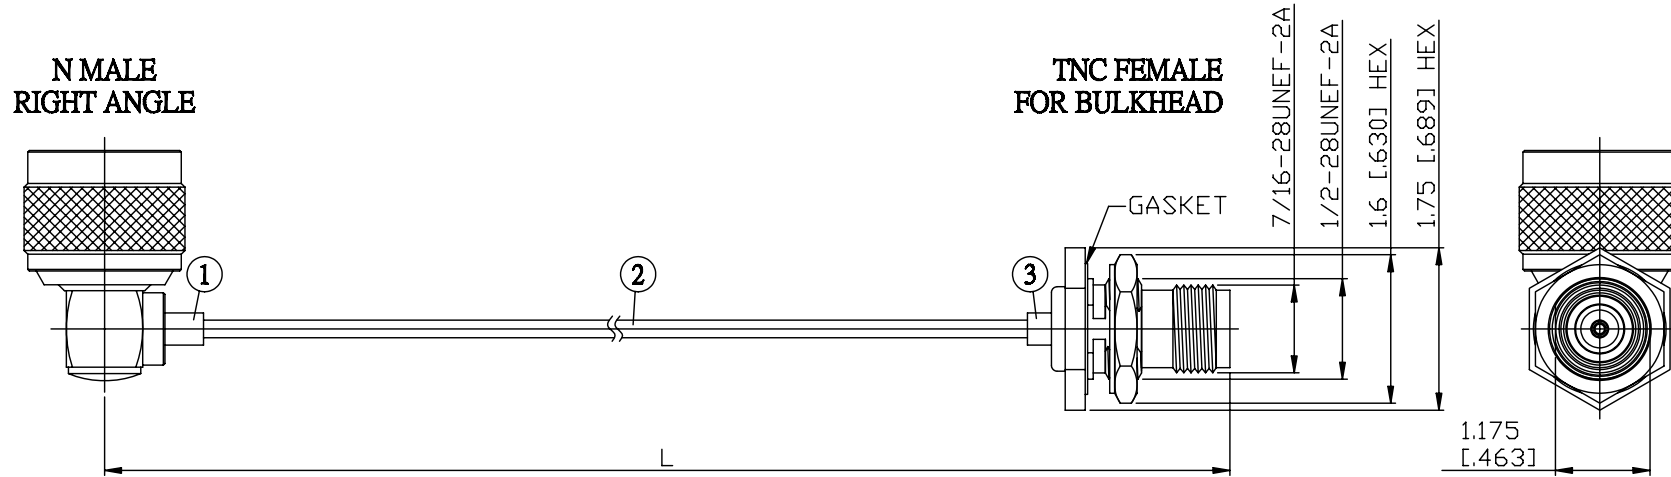

NO.	COMPONENTS	IMPEDANCE
1	N MALE RIGHT ANGLE	50 OHM
2	.085" HANDBENDABLE CABLE (= JYBAO P/N .085SRF-W-P-50)	50 OHM
3	TNC FEMALE FOR BULKHEAD	50 OHM

JYE BAO P/N	L CM (INCH)
N39T85-85S-15	15 (5.906)
N39T85-85S-30	30 (11.811)
N39T85-85S-50	50 (19.685)
N39T85-85S-100	100 (39.370)
N39T85-85S-150	150 (59.055)
N39T85-85S-200	200 (78.740)
N39T85-85S-XXX	CUSTOM LENGTH IN CM

MOUNTING HOLE

<p>LENGTH TOLERANCE IS ±1.5% OR ±10MM, WHICHEVER IS GREATER.</p>	<p>JYE BAO CO., LTD.</p> <p>TAIPEI TAIWAN</p>
	<p>DESCRIPTION CABLE ASSEMBLY N PLUG R/A TO TNC JACK FOR BULKHEAD</p>
	<p>JYE BAO DRAWING NO. N39T85-85S-XXX</p>