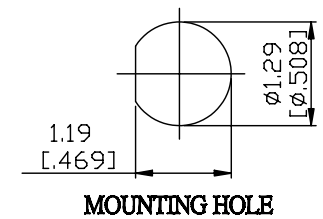

NO.	COMPONENTS	IMPEDANCE
1	N MALE RIGHT ANGLE	50 OHM
2	.085" HANDBENDABLE CABLE (= JYBAO P/N .085SRF-W-P-50)	50 OHM
3	TNC FEMALE FOR BULKHEAD	50 OHM

JYE BAO P/N	L CM (INCH)
N39T85-85S-15	15 (5.906)
N39T85-85S-30	30 (11.811)
N39T85-85S-50	50 (19.685)
N39T85-85S-100	100 (39.370)
N39T85-85S-150	150 (59.055)
N39T85-85S-200	200 (78.740)
N39T85-85S-XXX	CUSTOM LENGTH IN CM

MOUNTING HOLE

<p>LENGTH TOLERANCE IS ±1.5% OR ±10MM, WHICHEVER IS GREATER.</p>	<p>JYE BAO CO., LTD.</p> <p>TAIPEI TAIWAN</p>
	<p>DESCRIPTION CABLE ASSEMBLY N PLUG R/A TO TNC JACK FOR BULKHEAD</p>
	<p>JYE BAO DRAWING NO. N39T85-85S-XXX</p>