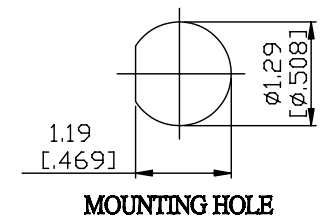

NO.	COMPONENTS	IMPEDANCE
1	N MALE RIGHT ANGLE	50 OHM
2	RG58	50 OHM
3	HEAT SHRINKING TUBE	
4	TNC FEMALE FOR BULKHEAD	50 OHM

JYE BAO P/N	L CM (INCH)
N39T85-58-15	15 (5.906)
N39T85-58-30	30 (11.811)
N39T85-58-50	50 (19.685)
N39T85-58-100	100 (39.370)
N39T85-58-150	150 (59.055)
N39T85-58-200	200 (78.740)
N39T85-58-XXX	CUSTOM LENGTH IN CM

LENGTH TOLERANCE IS ±1.5% OR ±10MM, WHICHEVER IS GREATER.	JYE BAO CO., LTD. TAIPEI TAIWAN	
	DESCRIPTION	CABLE ASSEMBLY N PLUG R/A TO TNC JACK FOR BULKHEAD
	JYE BAO DRAWING NO.	N39T85-58-XXX