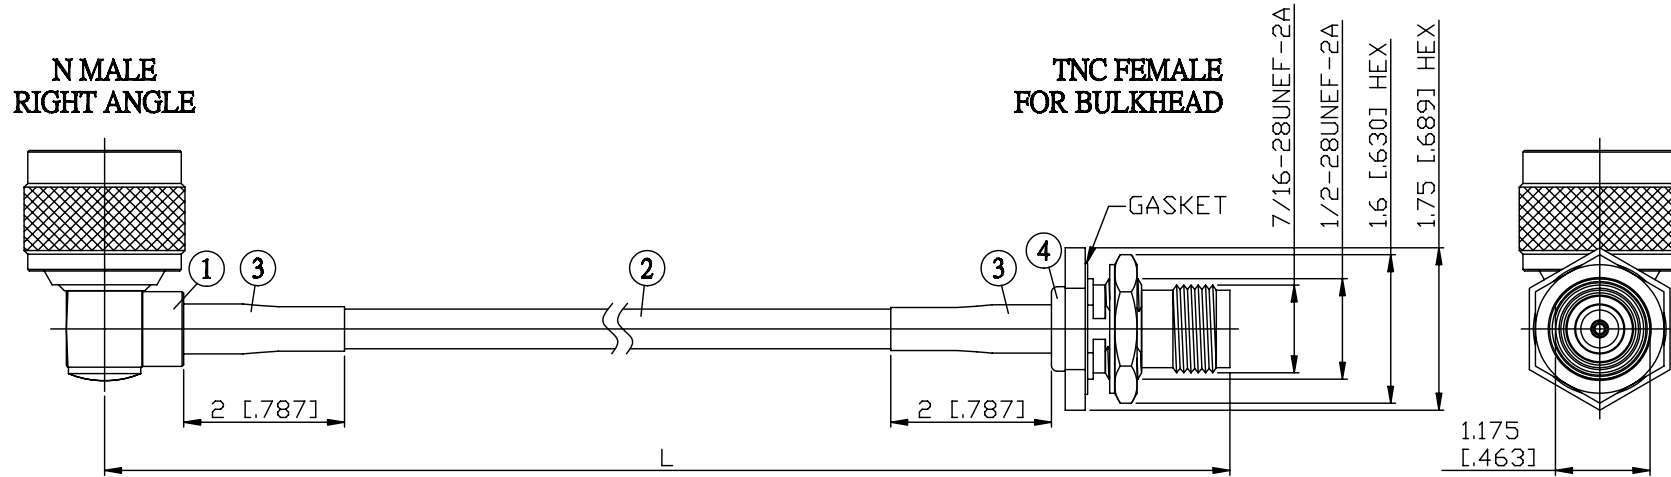

NO.	COMPONENTS	IMPEDANCE
1	N MALE RIGHT ANGLE	50 OHM
2	RG58	50 OHM
3	HEAT SHRINKING TUBE	
4	TNC FEMALE FOR BULKHEAD	50 OHM

JYE BAO P/N	L CM (INCH)
N39T85-58-15	15 (5.906)
N39T85-58-30	30 (11.811)
N39T85-58-50	50 (19.685)
N39T85-58-100	100 (39.370)
N39T85-58-150	150 (59.055)
N39T85-58-200	200 (78.740)
N39T85-58-XXX	CUSTOM LENGTH IN CM

LENGTH TOLERANCE IS ±1.5% OR ±10MM, WHICHEVER IS GREATER.	JYE BAO CO., LTD. TAIPEI TAIWAN	
	DESCRIPTION	CABLE ASSEMBLY N PLUG R/A TO TNC JACK FOR BULKHEAD
	JYE BAO DRAWING NO.	N39T85-58-XXX