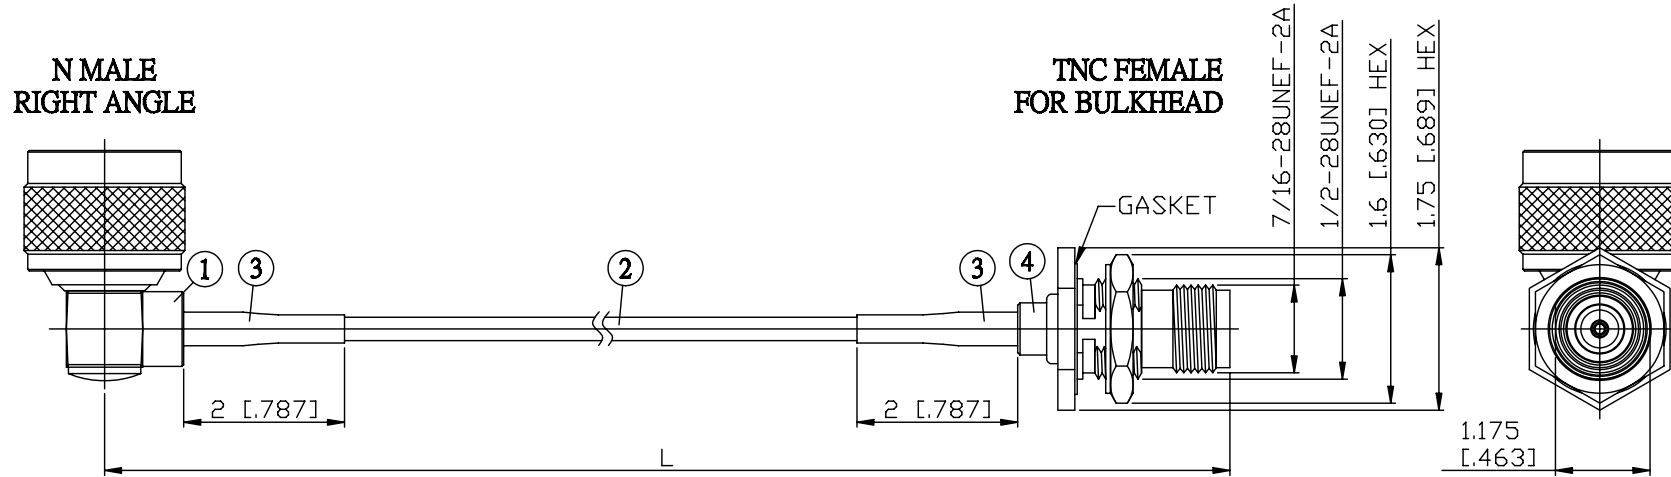

NO.	COMPONENTS	IMPEDANCE
1	N MALE RIGHT ANGLE	50 OHM
2	DOUBLE SHIELDED RG316(= RD316)	50 OHM
3	HEAT SHRINKING TUBE	
4	TNC FEMALE FOR BULKHEAD	50 OHM

JYE BAO P/N	L CM (INCH)
N39T85-316D-15	15 (5.906)
N39T85-316D-30	30 (11.811)
N39T85-316D-50	50 (19.685)
N39T85-316D-100	100 (39.370)
N39T85-316D-150	150 (59.055)
N39T85-316D-200	200 (78.740)
N39T85-316D-XXX	CUSTOM LENGTH IN CM

LENGTH TOLERANCE IS ±1.5% OR ±10MM, WHICHEVER IS GREATER.	JYE BAO CO., LTD. TAIPEI TAIWAN	
	DESCRIPTION	CABLE ASSEMBLY N PLUG R/A TO TNC JACK FOR BULKHEAD
	JYE BAO DRAWING NO.	N39T85-316D-XXX