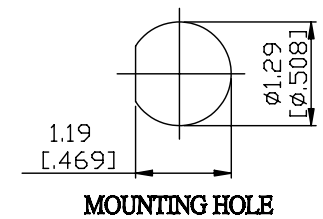

NO.	COMPONENTS	IMPEDANCE
1	N MALE RIGHT ANGLE	50 OHM
2	DOUBLE SHIELDED RG316(= RD316)	50 OHM
3	HEAT SHRINKING TUBE	
4	TNC FEMALE FOR BULKHEAD	50 OHM

JYE BAO P/N	L CM (INCH)
N39T85-316D-15	15 (5.906)
N39T85-316D-30	30 (11.811)
N39T85-316D-50	50 (19.685)
N39T85-316D-100	100 (39.370)
N39T85-316D-150	150 (59.055)
N39T85-316D-200	200 (78.740)
N39T85-316D-XXX	CUSTOM LENGTH IN CM

LENGTH TOLERANCE IS ±1.5% OR ±10MM, WHICHEVER IS GREATER.	JYE BAO CO., LTD. TAIPEI TAIWAN	
	DESCRIPTION	CABLE ASSEMBLY N PLUG R/A TO TNC JACK FOR BULKHEAD
	JYE BAO DRAWING NO.	N39T85-316D-XXX