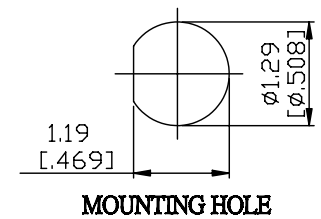

NO.	COMPONENTS	IMPEDANCE
1	N MALE RIGHT ANGLE	50 OHM
2	RG316	50 OHM
3	HEAT SHRINKING TUBE	
4	TNC FEMALE FOR BULKHEAD	50 OHM

JYE BAO P/N	L CM (INCH)
N39T85-316-15	15 (5.906)
N39T85-316-30	30 (11.811)
N39T85-316-50	50 (19.685)
N39T85-316-100	100 (39.370)
N39T85-316-150	150 (59.055)
N39T85-316-200	200 (78.740)
N39T85-316-XXX	CUSTOM LENGTH IN CM

MOUNTING HOLE

<p>LENGTH TOLERANCE IS ±1.5% OR ±10MM, WHICHEVER IS GREATER.</p>	<p>JYE BAO CO., LTD.</p> <p>TAIPEI TAIWAN</p>
	<p>DESCRIPTION CABLE ASSEMBLY N PLUG R/A TO TNC JACK FOR BULKHEAD</p>
	<p>JYE BAO DRAWING NO. N39T85-316-XXX</p>