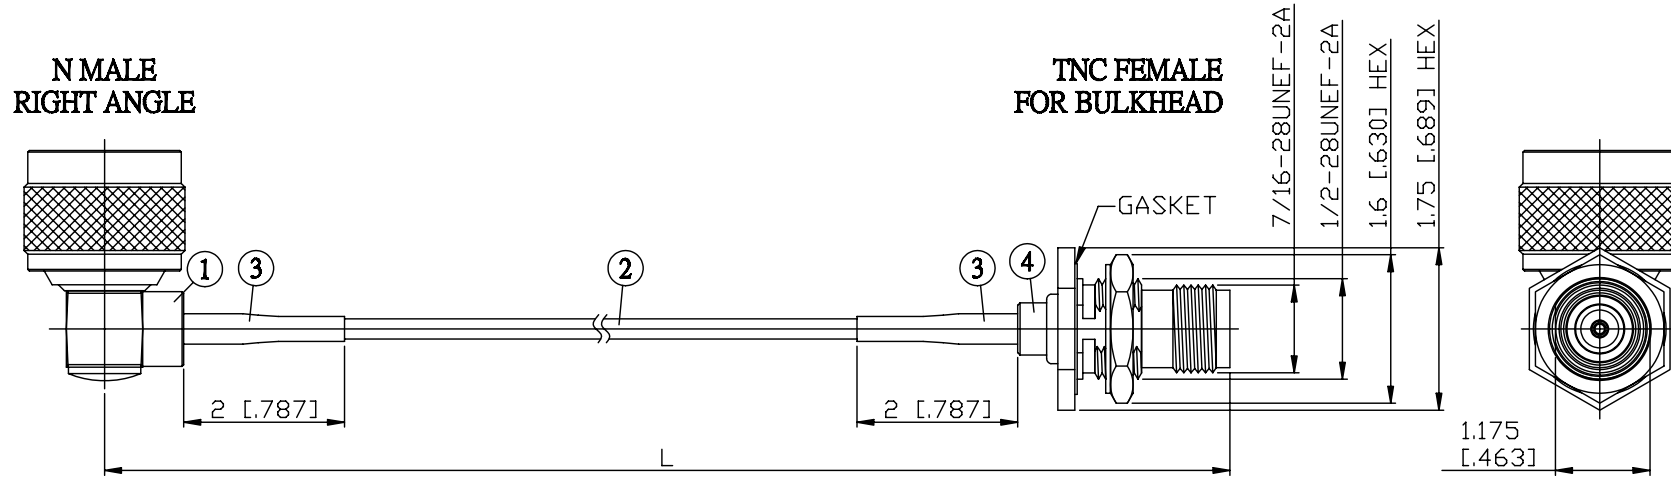

NO.	COMPONENTS	IMPEDANCE
1	N MALE RIGHT ANGLE	50 OHM
2	RG316	50 OHM
3	HEAT SHRINKING TUBE	
4	TNC FEMALE FOR BULKHEAD	50 OHM

JYE BAO P/N	L CM (INCH)
N39T85-316-15	15 (5.906)
N39T85-316-30	30 (11.811)
N39T85-316-50	50 (19.685)
N39T85-316-100	100 (39.370)
N39T85-316-150	150 (59.055)
N39T85-316-200	200 (78.740)
N39T85-316-XXX	CUSTOM LENGTH IN CM

MOUNTING HOLE

<p>LENGTH TOLERANCE IS ±1.5% OR ±10MM, WHICHEVER IS GREATER.</p>	<p>JYE BAO CO., LTD.</p> <p>TAIPEI TAIWAN</p>
	<p>DESCRIPTION CABLE ASSEMBLY N PLUG R/A TO TNC JACK FOR BULKHEAD</p>
	<p>JYE BAO DRAWING NO. N39T85-316-XXX</p>