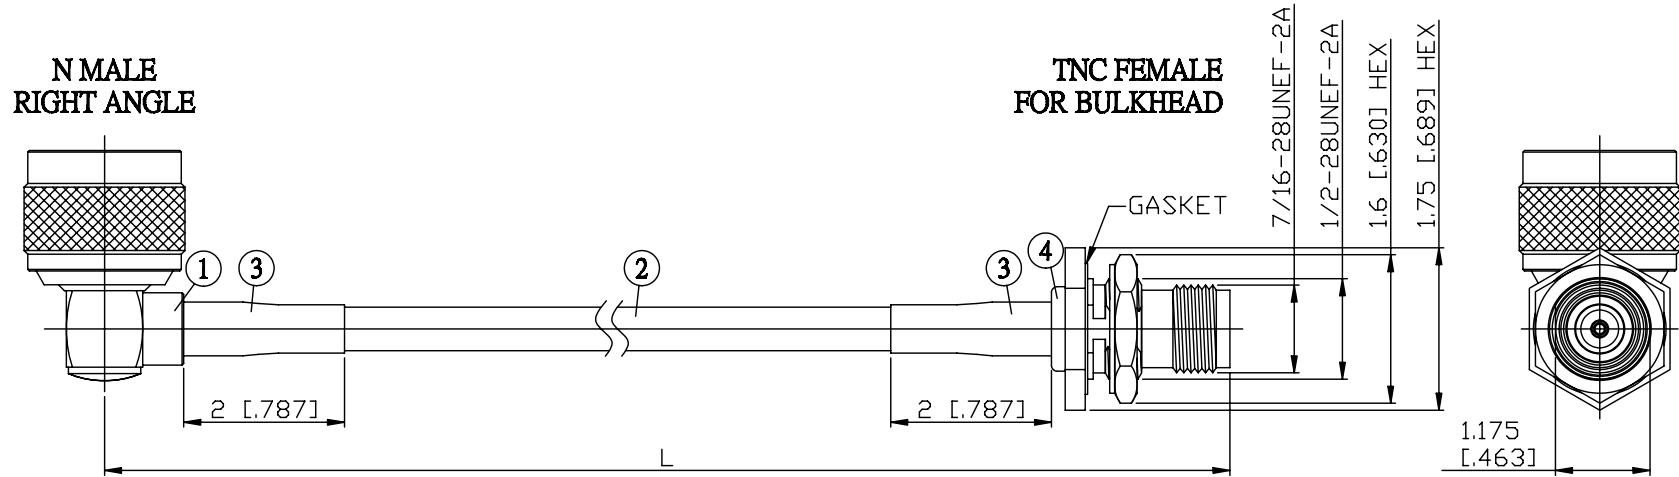

NO.	COMPONENTS	IMPEDANCE
1	N MALE RIGHT ANGLE	50 OHM
2	RG223	50 OHM
3	HEAT SHRINKING TUBE	
4	TNC FEMALE FOR BULKHEAD	50 OHM

JYE BAO P/N	L CM (INCH)
N39T85-223-15	15 (5.906)
N39T85-223-30	30 (11.811)
N39T85-223-50	50 (19.685)
N39T85-223-100	100 (39.370)
N39T85-223-150	150 (59.055)
N39T85-223-200	200 (78.740)
N39T85-223-XXX	CUSTOM LENGTH IN CM

LENGTH TOLERANCE IS ±1.5% OR ±10MM, WHICHEVER IS GREATER.	JYE BAO CO., LTD. TAIPEI TAIWAN	
	DESCRIPTION	CABLE ASSEMBLY N PLUG R/A TO TNC JACK FOR BULKHEAD
	JYE BAO DRAWING NO.	N39T85-223-XXX