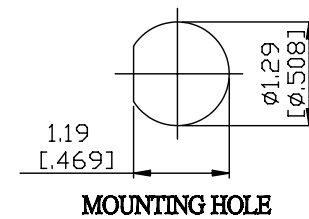

NO.	COMPONENTS	IMPEDANCE
1	N MALE RIGHT ANGLE	50 OHM
2	RG223	50 OHM
3	HEAT SHRINKING TUBE	
4	TNC FEMALE FOR BULKHEAD	50 OHM

JYE BAO P/N	L CM (INCH)
N39T85-223-15	15 (5.906)
N39T85-223-30	30 (11.811)
N39T85-223-50	50 (19.685)
N39T85-223-100	100 (39.370)
N39T85-223-150	150 (59.055)
N39T85-223-200	200 (78.740)
N39T85-223-XXX	CUSTOM LENGTH IN CM

LENGTH TOLERANCE IS ±1.5% OR ±10MM, WHICHEVER IS GREATER.	JYE BAO CO., LTD. TAIPEI TAIWAN	
	DESCRIPTION	CABLE ASSEMBLY N PLUG R/A TO TNC JACK FOR BULKHEAD
	JYE BAO DRAWING NO.	N39T85-223-XXX