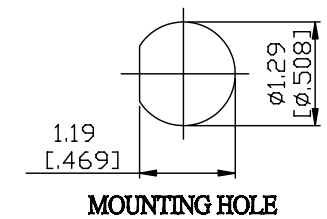

NO.	COMPONENTS	IMPEDANCE
1	N MALE RIGHT ANGLE	50 OHM
2	RG142	50 OHM
3	HEAT SHRINKING TUBE	
4	TNC FEMALE FOR BULKHEAD	50 OHM

JYE BAO P/N	L CM (INCH)
N39T85-142-15	15 (5.906)
N39T85-142-30	30 (11.811)
N39T85-142-50	50 (19.685)
N39T85-142-100	100 (39.370)
N39T85-142-150	150 (59.055)
N39T85-142-200	200 (78.740)
N39T85-142-XXX	CUSTOM LENGTH IN CM

LENGTH TOLERANCE IS ±1.5% OR ±10MM, WHICHEVER IS GREATER.	JYE BAO CO., LTD. TAIPEI TAIWAN	
	DESCRIPTION	CABLE ASSEMBLY N PLUG R/A TO TNC JACK FOR BULKHEAD
	JYE BAO DRAWING NO.	N39T85-142-XXX