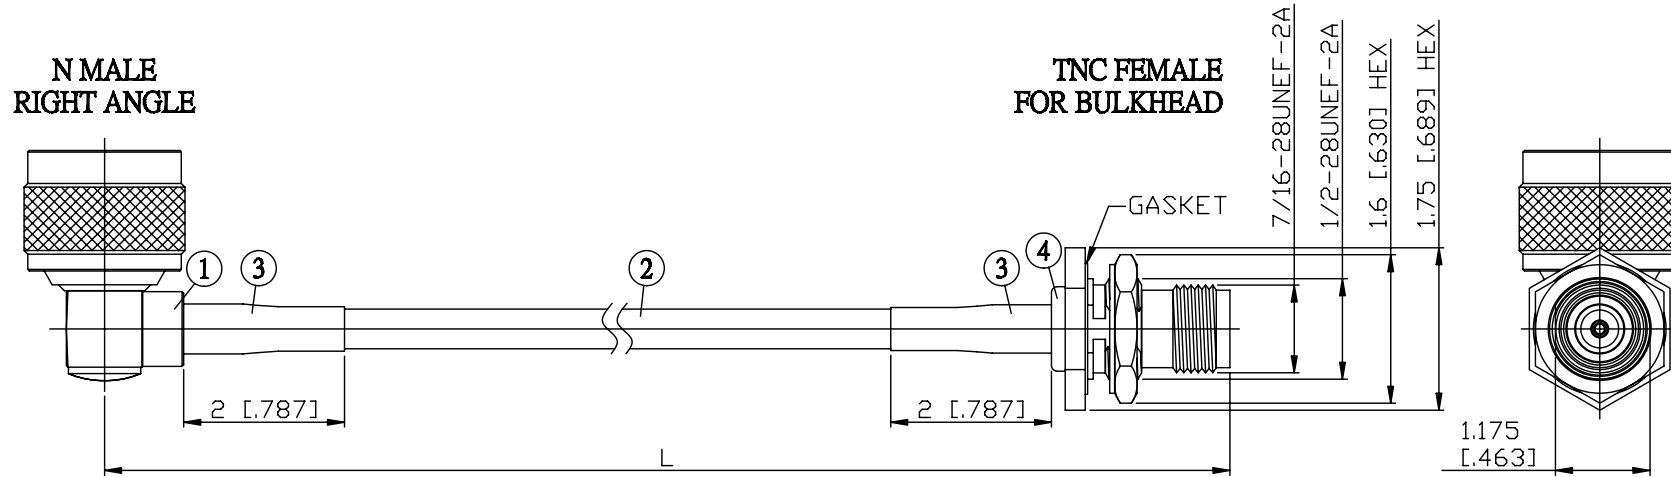

NO.	COMPONENTS	IMPEDANCE
1	N MALE RIGHT ANGLE	50 OHM
2	RG142	50 OHM
3	HEAT SHRINKING TUBE	
4	TNC FEMALE FOR BULKHEAD	50 OHM

JYE BAO P/N	L CM (INCH)
N39T85-142-15	15 (5.906)
N39T85-142-30	30 (11.811)
N39T85-142-50	50 (19.685)
N39T85-142-100	100 (39.370)
N39T85-142-150	150 (59.055)
N39T85-142-200	200 (78.740)
N39T85-142-XXX	CUSTOM LENGTH IN CM

LENGTH TOLERANCE IS ±1.5% OR ±10MM, WHICHEVER IS GREATER.	JYE BAO CO., LTD. TAIPEI TAIWAN	
	DESCRIPTION	CABLE ASSEMBLY N PLUG R/A TO TNC JACK FOR BULKHEAD
	JYE BAO DRAWING NO.	N39T85-142-XXX