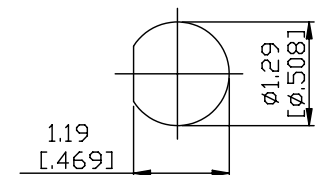

NO.	COMPONENTS	IMPEDANCE
1	N MALE RIGHT ANGLE	50 OHM
2	.141" TIN PLATED SEMI-RIGID CABLE (TIN PLATED RG402)	50 OHM
3	TNC FEMALE FOR BULKHEAD	50 OHM

N MALE
RIGHT ANGLE

TNC FEMALE
FOR BULKHEAD

JYE BAO P/N	L CM (INCH)
N39T85-141T-15	15 (5.906)
N39T85-141T-30	30 (11.811)
N39T85-141T-50	50 (19.685)
N39T85-141T-100	100 (39.370)
N39T85-141T-150	150 (59.055)
N39T85-141T-200	200 (78.740)
N39T85-141T-XXX	CUSTOM LENGTH IN CM

MOUNTING HOLE

<p>LENGTH TOLERANCE IS ±1.5% OR ±10MM, WHICHEVER IS GREATER.</p>	<p>JYE BAO CO., LTD.</p> <p>TAIPEI TAIWAN</p>
	<p>DESCRIPTION CABLE ASSEMBLY N PLUG R/A TO TNC JACK FOR BULKHEAD</p>
	<p>JYE BAO DRAWING NO. N39T85-141T-XXX</p>