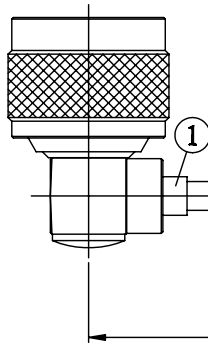

NO.	COMPONENTS	IMPEDANCE
1	N MALE RIGHT ANGLE	50 OHM
2	.141" TIN PLATED SEMI-RIGID CABLE (TIN PLATED RG402)	50 OHM
3	TNC FEMALE FOR BULKHEAD	50 OHM

N MALE
RIGHT ANGLE

TNC FEMALE
FOR BULKHEAD

JYE BAO P/N	L CM (INCH)
N39T85-141T-15	15 (5.906)
N39T85-141T-30	30 (11.811)
N39T85-141T-50	50 (19.685)
N39T85-141T-100	100 (39.370)
N39T85-141T-150	150 (59.055)
N39T85-141T-200	200 (78.740)
N39T85-141T-XXX	CUSTOM LENGTH IN CM

MOUNTING HOLE

<p>LENGTH TOLERANCE IS ±1.5% OR ±10MM, WHICHEVER IS GREATER.</p>	<p>JYE BAO CO., LTD.</p> <p>TAIPEI TAIWAN</p>
	<p>DESCRIPTION CABLE ASSEMBLY N PLUG R/A TO TNC JACK FOR BULKHEAD</p>
	<p>JYE BAO DRAWING NO. N39T85-141T-XXX</p>