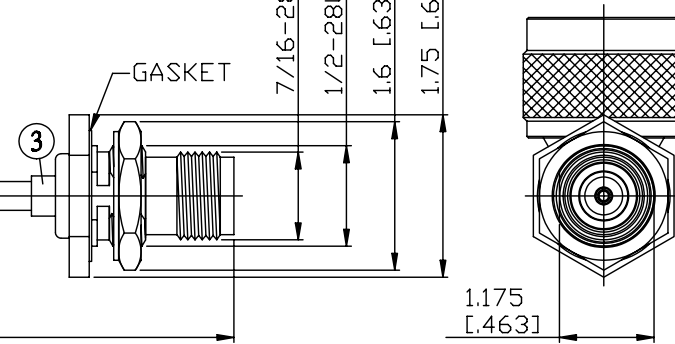

NO.	COMPONENTS	IMPEDANCE
1	N MALE RIGHT ANGLE	50 OHM
2	.141" TIN PLATED SEMI-RIGID CABLE (TIN PLATED RG402)	50 OHM
3	TNC FEMALE FOR BULKHEAD	50 OHM

N MALE
RIGHT ANGLE

TNC FEMALE
FOR BULKHEAD

JYE BAO P/N	L CM (INCH)
N39T85-141T-15	15 (5.906)
N39T85-141T-30	30 (11.811)
N39T85-141T-50	50 (19.685)
N39T85-141T-100	100 (39.370)
N39T85-141T-150	150 (59.055)
N39T85-141T-200	200 (78.740)
N39T85-141T-XXX	CUSTOM LENGTH IN CM

MOUNTING HOLE

<p>LENGTH TOLERANCE IS ±1.5% OR ±10MM, WHICHEVER IS GREATER.</p>	<p>JYE BAO CO., LTD.</p> <p>TAIPEI TAIWAN</p>
	<p>DESCRIPTION CABLE ASSEMBLY N PLUG R/A TO TNC JACK FOR BULKHEAD</p>
	<p>JYE BAO DRAWING NO. N39T85-141T-XXX</p>