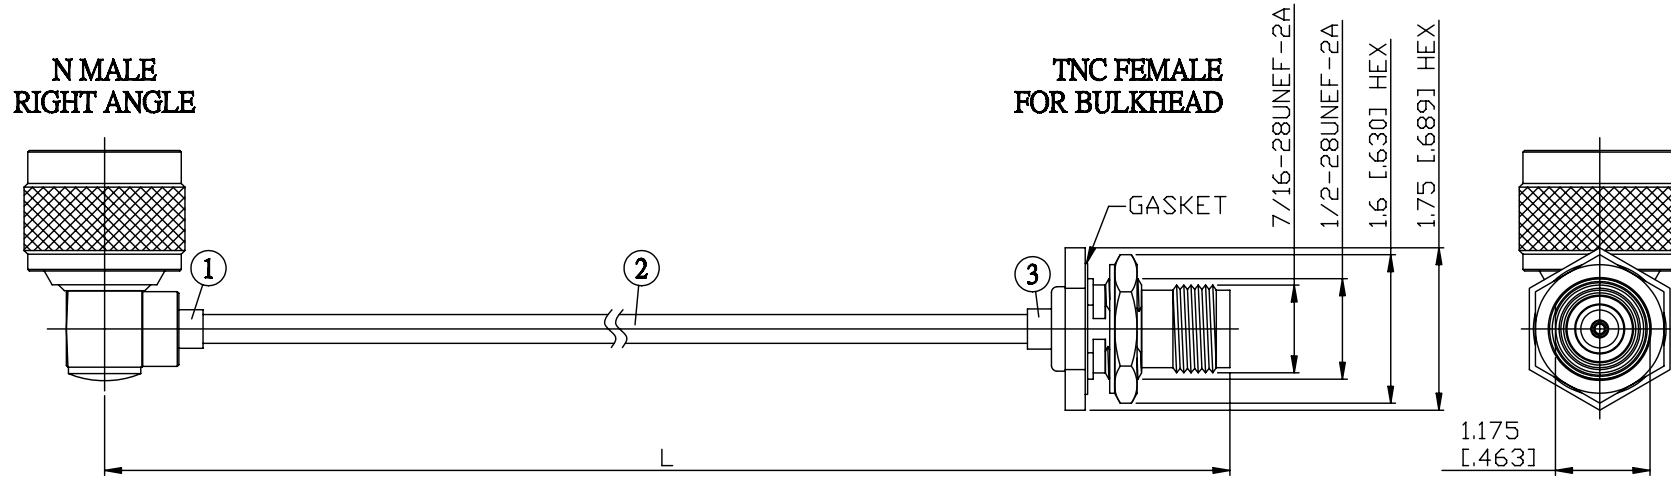

NO.	COMPONENTS	IMPEDANCE
1	N MALE RIGHT ANGLE	50 OHM
2	.141" HANDBENDABLE CABLE (= JYEBAO P/N .141SRF-W-P-50)	50 OHM
3	TNC FEMALE FOR BULKHEAD	50 OHM

JYE BAO P/N	L CM (INCH)
N39T85-141S-15	15 (5.906)
N39T85-141S-30	30 (11.811)
N39T85-141S-50	50 (19.685)
N39T85-141S-100	100 (39.370)
N39T85-141S-150	150 (59.055)
N39T85-141S-200	200 (78.740)
N39T85-141S-XXX	CUSTOM LENGTH IN CM

LENGTH TOLERANCE IS ±1.5% OR ±10MM, WHICHEVER IS GREATER.	JYE BAO CO., LTD. TAIPEI TAIWAN	
	DESCRIPTION	CABLE ASSEMBLY N PLUG R/A TO TNC JACK FOR BULKHEAD
	JYE BAO DRAWING NO.	N39T85-141S-XXX