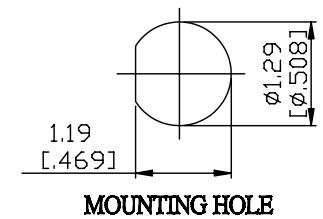

NO.	COMPONENTS	IMPEDANCE
1	N MALE RIGHT ANGLE	50 OHM
2	.141" HANDBENDABLE CABLE (= JYEBAO P/N .141SRF-W-P-50)	50 OHM
3	TNC FEMALE FOR BULKHEAD	50 OHM

JYE BAO P/N	L CM (INCH)
N39T85-141S-15	15 (5.906)
N39T85-141S-30	30 (11.811)
N39T85-141S-50	50 (19.685)
N39T85-141S-100	100 (39.370)
N39T85-141S-150	150 (59.055)
N39T85-141S-200	200 (78.740)
N39T85-141S-XXX	CUSTOM LENGTH IN CM

LENGTH TOLERANCE IS ±1.5% OR ±10MM, WHICHEVER IS GREATER.	JYE BAO CO., LTD. TAIPEI TAIWAN	
	DESCRIPTION	CABLE ASSEMBLY N PLUG R/A TO TNC JACK FOR BULKHEAD
	JYE BAO DRAWING NO.	N39T85-141S-XXX