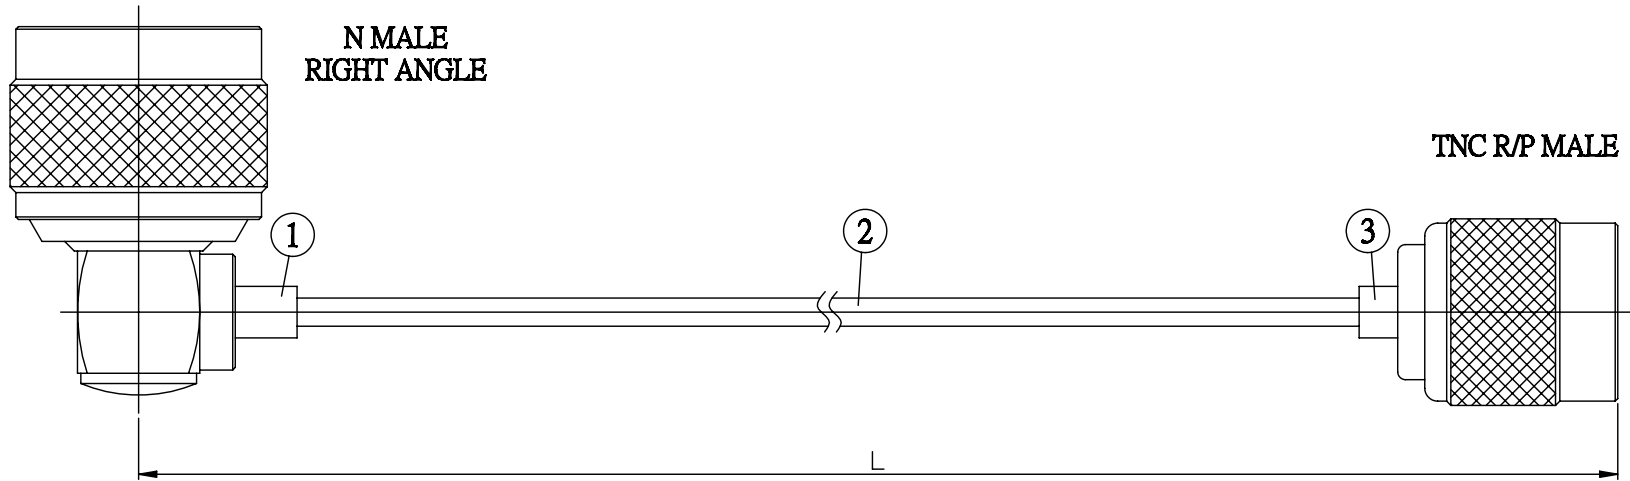

NO.	COMPONENTS	IMPEDANCE
1	N MALE RIGHT ANGLE	50 OHM
2	.085" HANDBENDABLE CABLE (= JYBAO P/N .085SRF-W-P-50)	50 OHM
3	TNC REVERSE POLARITY MALE	50 OHM

JYE BAO P/N	L CM (INCH)
N39T60-85S-15	15 (5.906)
N39T60-85S-30	30 (11.811)
N39T60-85S-50	50 (19.685)
N39T60-85S-100	100 (39.370)
N39T60-85S-150	150 (59.055)
N39T60-85S-200	200 (78.740)
N39T60-85S-XXX	CUSTOM LENGTH IN CM

LENGTH TOLERANCE IS ±1.5% OR ±10MM, WHICHEVER IS GREATER.	JYE BAO CO., LTD. TAIPEI TAIWAN
	<small>DESCRIPTION</small> CABLE ASSEMBLY N PLUG R/A TO TNC R/P PLUG
	<small>JYE BAO DRAWING NO.</small> N39T60-85S-XXX