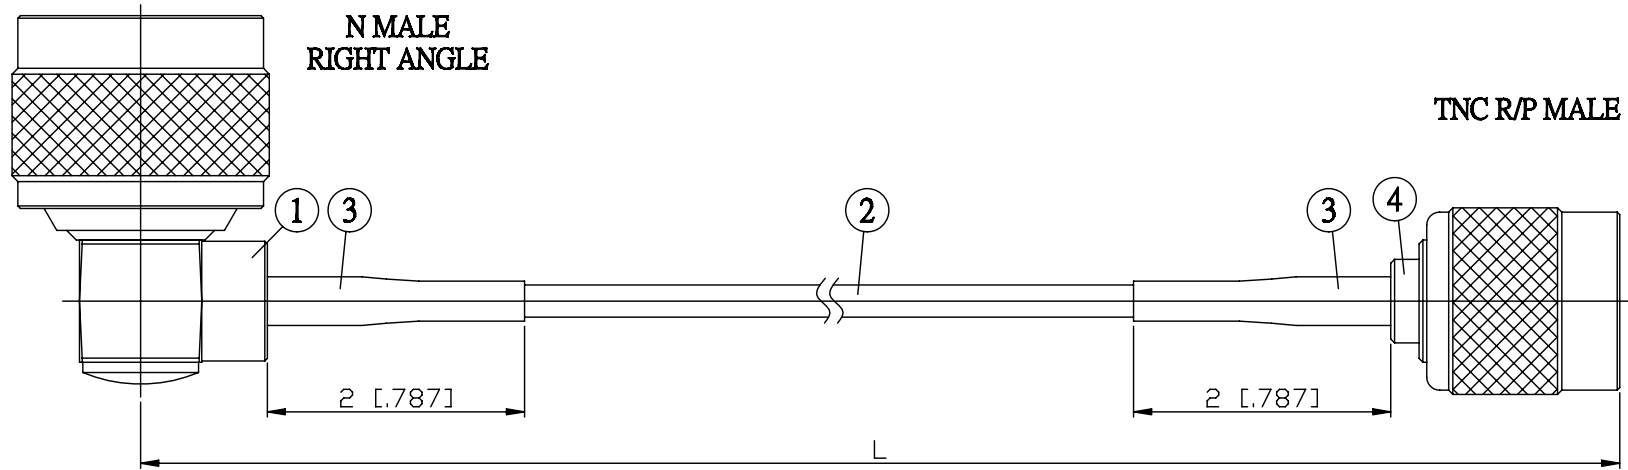

NO.	COMPONENTS	IMPEDANCE
1	N MALE RIGHT ANGLE	50 OHM
2	RG316	50 OHM
3	HEAT SHRINKING TUBE	
4	TNC REVERSE POLARITY MALE	50 OHM

JYE BAO P/N	L CM (INCH)
N39T60-316-15	15 (5.906)
N39T60-316-30	30 (11.811)
N39T60-316-50	50 (19.685)
N39T60-316-100	100 (39.370)
N39T60-316-150	150 (59.055)
N39T60-316-200	200 (78.740)
N39T60-316-XXX	CUSTOM LENGTH IN CM

LENGTH TOLERANCE IS ±1.5% OR ±10MM, WHICHEVER IS GREATER.	JYE BAO CO., LTD. TAIPEI TAIWAN
	DESCRIPTION CABLE ASSEMBLY N PLUG R/A TO TNC R/P PLUG
	JYE BAO DRAWING NO. N39T60-316-XXX