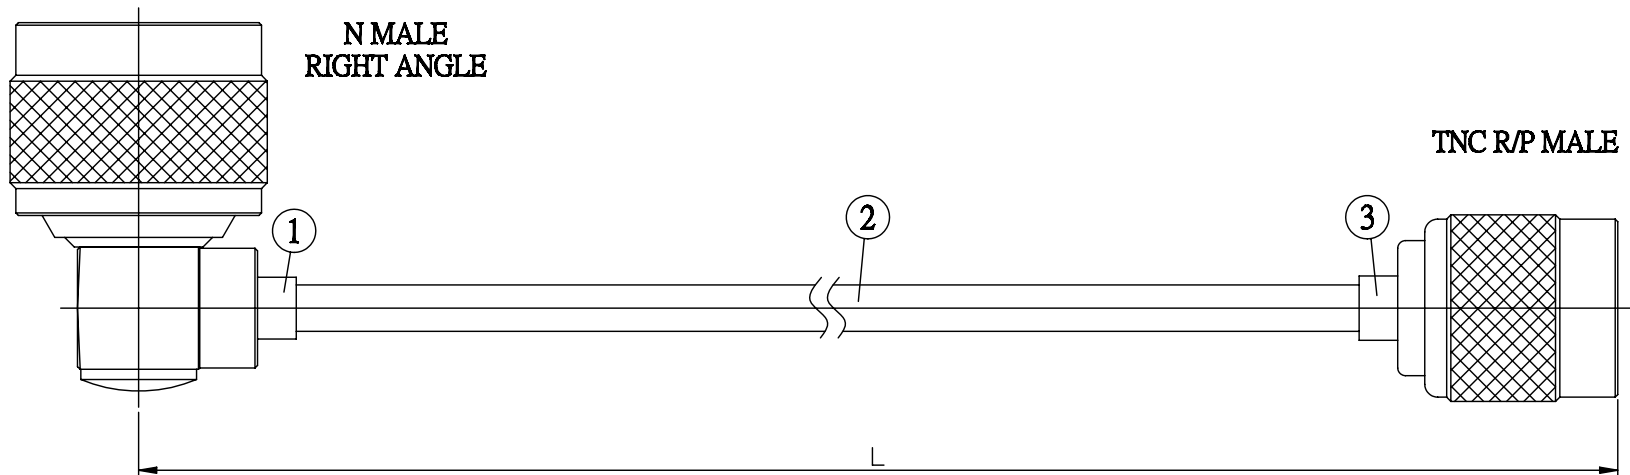

NO.	COMPONENTS	IMPEDANCE
1	N MALE RIGHT ANGLE	50 OHM
2	.141" HANDBENDABLE CABLE (= JYEBAO P/N .141SRF-W-P-50)	50 OHM
3	TNC REVERSE POLARITY MALE	50 OHM

JYE BAO P/N	L CM (INCH)
N39T60-141S-15	15 (5.906)
N39T60-141S-30	30 (11.811)
N39T60-141S-50	50 (19.685)
N39T60-141S-100	100 (39.370)
N39T60-141S-150	150 (59.055)
N39T60-141S-200	200 (78.740)
N39T60-141S-XXX	CUSTOM LENGTH IN CM

LENGTH TOLERANCE IS $\pm 1.5\%$ OR $\pm 10\text{MM}$, WHICHEVER IS GREATER.	JYE BAO CO., LTD. TAIPEI TAIWAN
	DESCRIPTION CABLE ASSEMBLY N PLUG R/A TO TNC R/P PLUG
	JYE BAO DRAWING NO. N39T60-141S-XXX