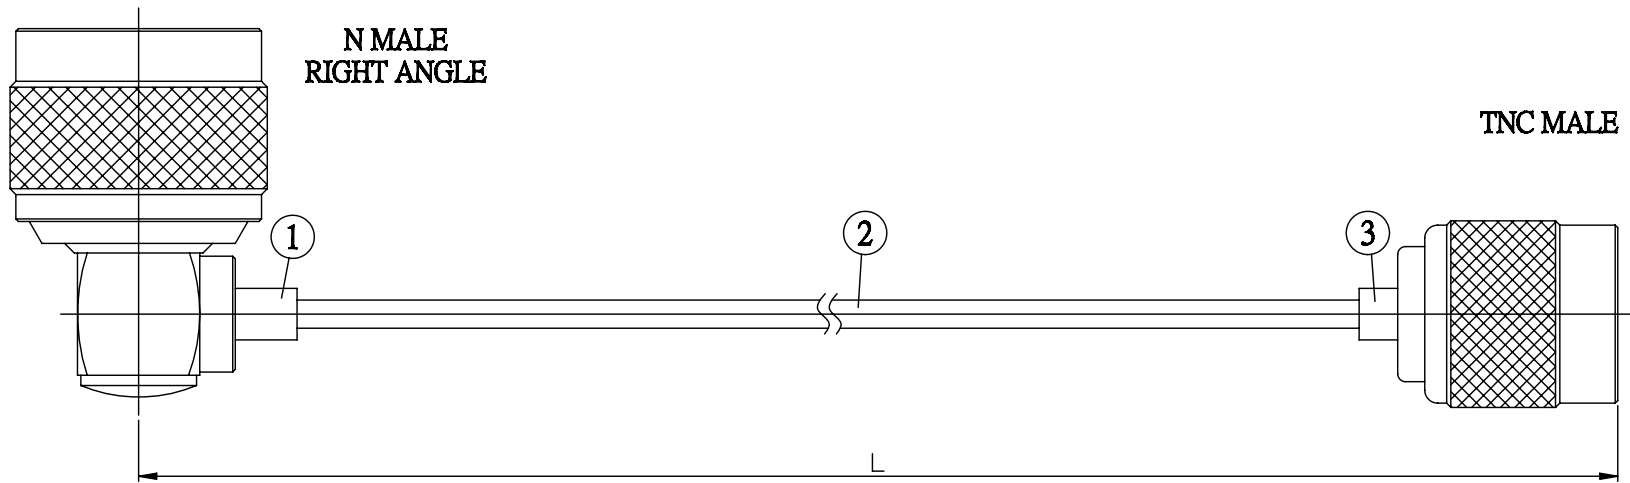

NO.	COMPONENTS	IMPEDANCE
1	N MALE RIGHT ANGLE	50 OHM
2	.085" HANDBENDABLE CABLE (= JYEBAO P/N .085SRF-W-P-50)	50 OHM
3	TNC MALE	50 OHM

JYE BAO P/N	L CM (INCH)
N39T30-85S-15	15 (5.906)
N39T30-85S-30	30 (11.811)
N39T30-85S-50	50 (19.685)
N39T30-85S-100	100 (39.370)
N39T30-85S-150	150 (59.055)
N39T30-85S-200	200 (78.740)
N39T30-85S-XXX	CUSTOM LENGTH IN CM

LENGTH TOLERANCE IS $\pm 1.5\%$ OR $\pm 10\text{MM}$, WHICHEVER IS GREATER.	JYE BAO CO., LTD. TAIPEI TAIWAN
	DESCRIPTION CABLE ASSEMBLY N PLUG R/A TO TNC PLUG
	JYE BAO DRAWING NO. N39T30-85S-XXX