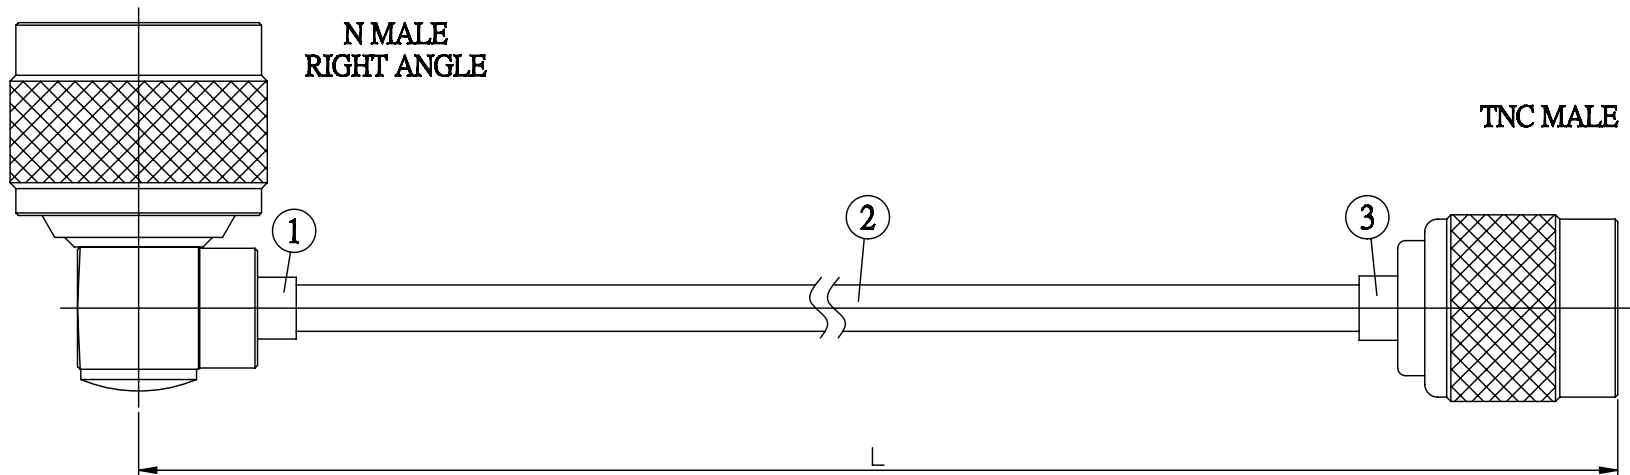

| NO. | COMPONENTS | IMPEDANCE |
|-----|---|-----------|
| 1 | N MALE RIGHT ANGLE | 50 OHM |
| 2 | .141" HANDBENDABLE CABLE (= JYEBAO P/N .141SRF-W-P-50) | 50 OHM |
| 3 | TNC MALE | 50 OHM |

| JYE BAO P/N | L CM (INCH) |
|-----------------|------------------------|
| N39T30-141S-15 | 15 (5.906) |
| N39T30-141S-30 | 30 (11.811) |
| N39T30-141S-50 | 50 (19.685) |
| N39T30-141S-100 | 100 (39.370) |
| N39T30-141S-150 | 150 (59.055) |
| N39T30-141S-200 | 200 (78.740) |
| N39T30-141S-XXX | CUSTOM LENGTH IN CM |

| | |
|--|--|
| LENGTH TOLERANCE IS ±1.5% OR ±10MM, WHICHEVER IS GREATER. | JYE BAO CO., LTD. TAIPEI TAIWAN |
| | <small>DESCRIPTION</small> CABLE ASSEMBLY N PLUG R/A TO TNC PLUG |
| | <small>JYE BAO DRAWING NO.</small> N39T30-141S-XXX |