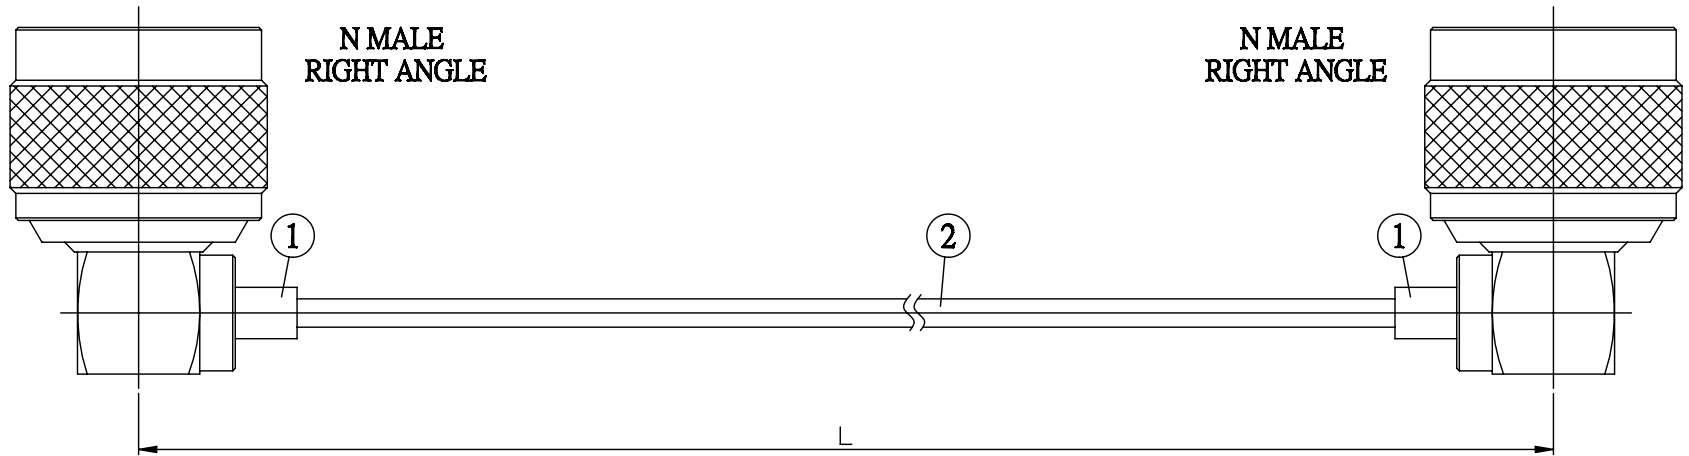

NO.	COMPONENTS	IMPEDANCE
1	N MALE RIGHT ANGLE	50 OHM
2	.085" HANDBENDABLE CABLE (= JYBAO P/N .085SRF-W-P-50)	50 OHM

JYE BAO P/N	L CM (INCH)
N39N39-85S-15	15 (5.906)
N39N39-85S-30	30 (11.811)
N39N39-85S-50	50 (19.685)
N39N39-85S-100	100 (39.370)
N39N39-85S-150	150 (59.055)
N39N39-85S-200	200 (78.740)
N39N39-85S-XXX	CUSTOM LENGTH IN CM

LENGTH TOLERANCE IS $\pm 1.5\%$ OR $\pm 10\text{MM}$, WHICHEVER IS GREATER.	JYE BAO CO., LTD. TAIPEI TAIWAN
	DESCRIPTION CABLE ASSEMBLY N PLUG R/A TO N PLUG R/A
	JYE BAO DRAWING NO. N39N39-85S-XXX