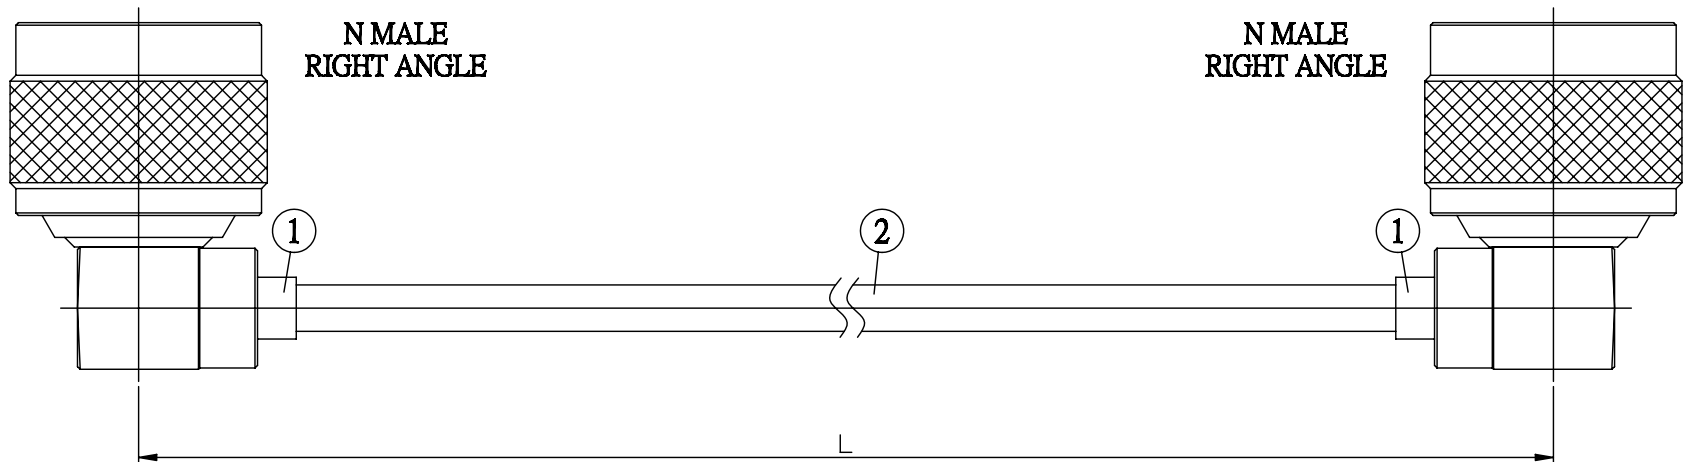

NO.	COMPONENTS	IMPEDANCE
1	N MALE RIGHT ANGLE	50 OHM
2	.141" HANDBENDABLE CABLE (= JYEBAO P/N .141SRF-W-P-50)	50 OHM

JYE BAO P/N	L CM (INCH)
N39N39-141S-15	15 (5.906)
N39N39-141S-30	30 (11.811)
N39N39-141S-50	50 (19.685)
N39N39-141S-100	100 (39.370)
N39N39-141S-150	150 (59.055)
N39N39-141S-200	200 (78.740)
N39N39-141S-XXX	CUSTOM LENGTH IN CM

<b>LENGTH TOLERANCE IS ±1.5% OR ±10MM, WHICHEVER IS GREATER.</b>	<b>JYE BAO CO., LTD.</b> TAIPEI TAIWAN
	<small>DESCRIPTION</small> CABLE ASSEMBLY N PLUG R/A TO N PLUG R/A
	<small>JYE BAO DRAWING NO.</small> N39N39-141S-XXX