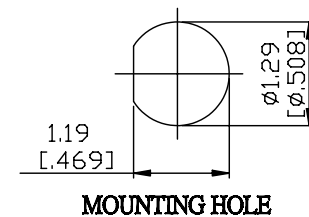

NO.	COMPONENTS	IMPEDANCE
1	N MALE RIGHT ANGLE	50 OHM
2	JBY240	50 OHM
3	HEAT SHRINKING TUBE	
4	BNC REVERSE POLARITY FEMALE FOR BULKHEAD	50 OHM

JYE BAO P/N	L CM (INCH)
N39B95-L240-15	15 (5.906)
N39B95-L240-30	30 (11.811)
N39B95-L240-50	50 (19.685)
N39B95-L240-100	100 (39.370)
N39B95-L240-150	150 (59.055)
N39B95-L240-200	200 (78.740)
N39B95-L240-XXX	CUSTOM LENGTH IN CM

<b>LENGTH TOLERANCE IS ±1.5% OR ±10MM, WHICHEVER IS GREATER.</b>	<b>JYE BAO CO., LTD.</b> TAIPEI TAIWAN	
	DESCRIPTION	CABLE ASSEMBLY N PLUG R/A TO BNC R/P JACK FOR BULKHEAD
	JYE BAO DRAWING NO.	N39B95-L240-XXX