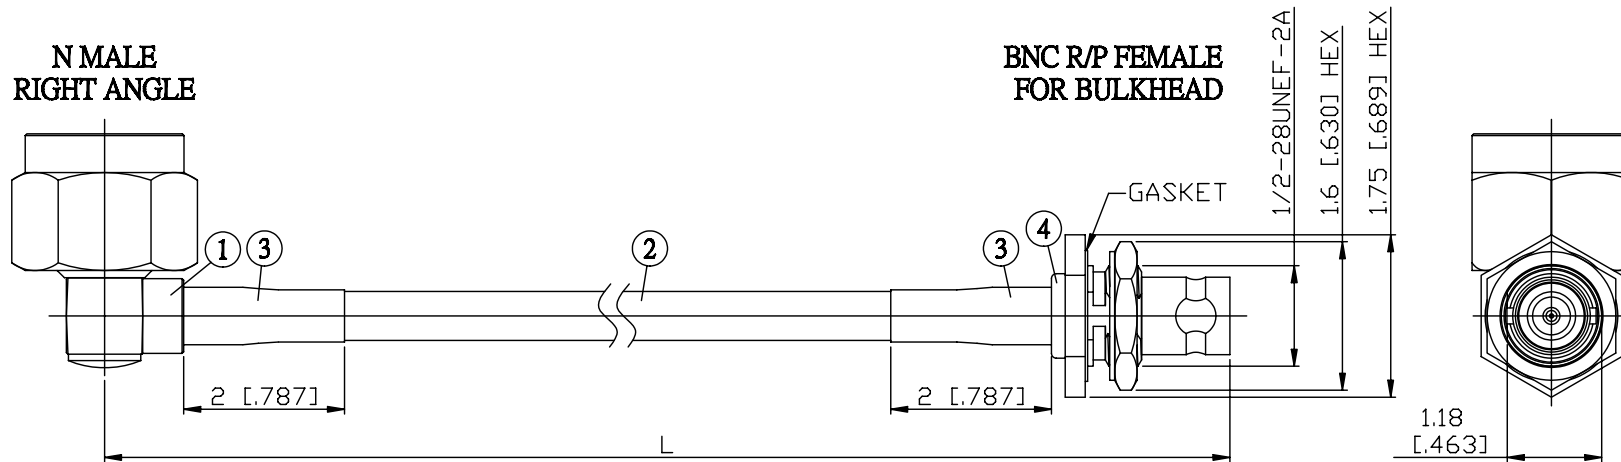

NO.	COMPONENTS	IMPEDANCE
1	N MALE RIGHT ANGLE	50 OHM
2	JBY240	50 OHM
3	HEAT SHRINKING TUBE	
4	BNC REVERSE POLARITY FEMALE FOR BULKHEAD	50 OHM

JYE BAO P/N	L CM (INCH)
N39B95-L240-15	15 (5.906)
N39B95-L240-30	30 (11.811)
N39B95-L240-50	50 (19.685)
N39B95-L240-100	100 (39.370)
N39B95-L240-150	150 (59.055)
N39B95-L240-200	200 (78.740)
N39B95-L240-XXX	CUSTOM LENGTH IN CM

<b>LENGTH TOLERANCE IS ±1.5% OR ±10MM, WHICHEVER IS GREATER.</b>	<b>JYE BAO CO., LTD.</b> TAIPEI TAIWAN	
	DESCRIPTION	CABLE ASSEMBLY N PLUG R/A TO BNC R/P JACK FOR BULKHEAD
	JYE BAO DRAWING NO.	N39B95-L240-XXX