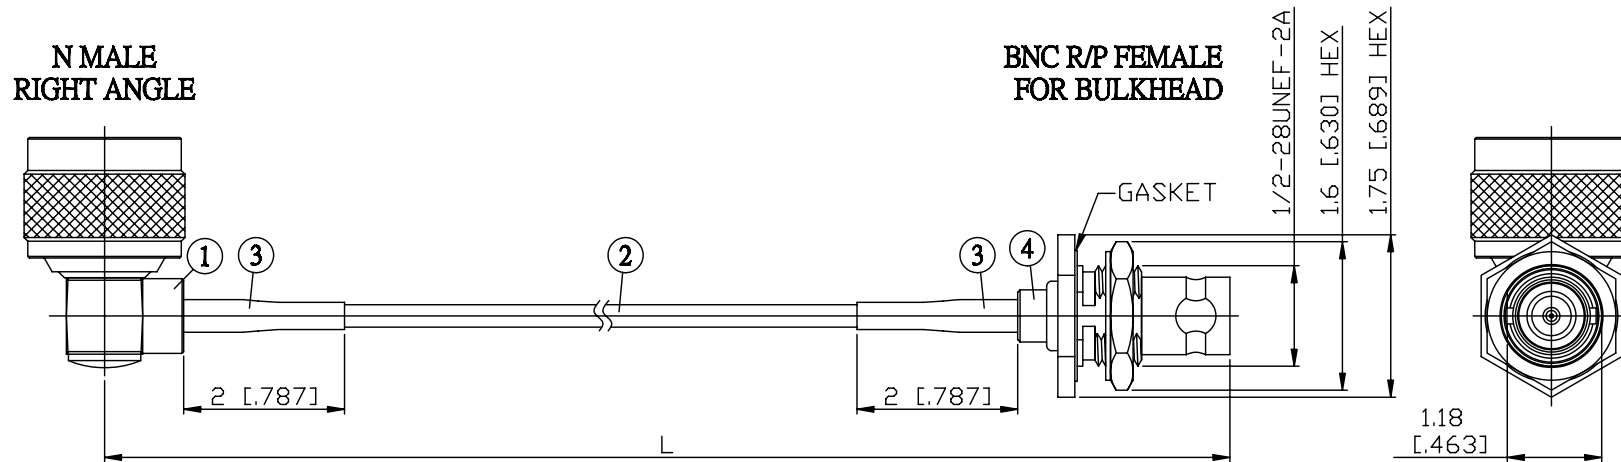

NO.	COMPONENTS	IMPEDANCE
1	N MALE RIGHT ANGLE	50 OHM
2	JBY100	50 OHM
3	HEAT SHRINKING TUBE	
4	BNC REVERSE POLARITY FEMALE FOR BULKHEAD	50 OHM

JYE BAO P/N	L CM (INCH)
N39B95-L100-15	15 (5.906)
N39B95-L100-30	30 (11.811)
N39B95-L100-50	50 (19.685)
N39B95-L100-100	100 (39.370)
N39B95-L100-150	150 (59.055)
N39B95-L100-200	200 (78.740)
N39B95-L100-XXX	CUSTOM LENGTH IN CM

MOUNTING HOLE

<p>LENGTH TOLERANCE IS <math>\pm 1.5\%</math> OR <math>\pm 10\text{MM}</math>, WHICHEVER IS GREATER.</p>	<p><b>JYE BAO CO., LTD.</b></p> <p>TAIPEI TAIWAN</p>
	<p>DESCRIPTION CABLE ASSEMBLY N PLUG R/A TO BNC R/P JACK FOR BULKHEAD</p>
	<p>JYE BAO DRAWING NO. N39B95-L100-XXX</p>