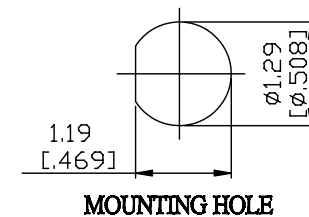

NO.	COMPONENTS	IMPEDANCE
1	N MALE RIGHT ANGLE	50 OHM
2	JBY100	50 OHM
3	HEAT SHRINKING TUBE	
4	BNC REVERSE POLARITY FEMALE FOR BULKHEAD	50 OHM

JYE BAO P/N	L CM (INCH)
N39B95-L100-15	15 (5.906)
N39B95-L100-30	30 (11.811)
N39B95-L100-50	50 (19.685)
N39B95-L100-100	100 (39.370)
N39B95-L100-150	150 (59.055)
N39B95-L100-200	200 (78.740)
N39B95-L100-XXX	CUSTOM LENGTH IN CM

MOUNTING HOLE

<p>LENGTH TOLERANCE IS <math>\pm 1.5\%</math> OR <math>\pm 10\text{MM}</math>, WHICHEVER IS GREATER.</p>	<p><b>JYE BAO CO., LTD.</b></p> <p>TAIPEI TAIWAN</p>
	<p>DESCRIPTION CABLE ASSEMBLY N PLUG R/A TO BNC R/P JACK FOR BULKHEAD</p>
	<p>JYE BAO DRAWING NO. N39B95-L100-XXX</p>