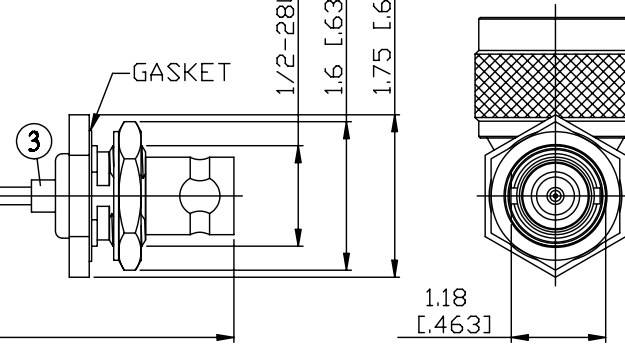

NO.	COMPONENTS	IMPEDANCE
1	N MALE RIGHT ANGLE	50 OHM
2	.085" TIN PLATED SEMI-RIGID CABLE (TIN PLATED RG405)	50 OHM
3	BNC REVERSE POLARITY FEMALE FOR BULKHEAD	50 OHM

N MALE  
RIGHT ANGLE

BNC R/P FEMALE  
FOR BULKHEAD

JYE BAO P/N	L CM (INCH)
N39B95-85T-15	15 (5.906)
N39B95-85T-30	30 (11.811)
N39B95-85T-50	50 (19.685)
N39B95-85T-100	100 (39.370)
N39B95-85T-150	150 (59.055)
N39B95-85T-200	200 (78.740)
N39B95-85T-XXX	CUSTOM LENGTH IN CM

<p>LENGTH TOLERANCE IS ±1.5% OR ±10MM, WHICHEVER IS GREATER.</p>	<p><b>JYE BAO CO., LTD.</b></p> <p>TAIPEI TAIWAN</p>
	<p>DESCRIPTION CABLE ASSEMBLY N PLUG R/A TO BNC R/P JACK FOR BULKHEAD</p>
	<p>JYE BAO DRAWING NO. N39B95-85T-XXX</p>