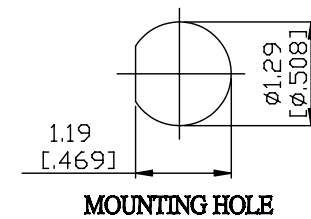

NO.	COMPONENTS	IMPEDANCE
1	N MALE RIGHT ANGLE	50 OHM
2	.085" TIN PLATED SEMI-RIGID CABLE (TIN PLATED RG405)	50 OHM
3	BNC REVERSE POLARITY FEMALE FOR BULKHEAD	50 OHM

N MALE  
RIGHT ANGLE

BNC R/P FEMALE  
FOR BULKHEAD

JYE BAO P/N	L CM (INCH)
N39B95-85T-15	15 (5.906)
N39B95-85T-30	30 (11.811)
N39B95-85T-50	50 (19.685)
N39B95-85T-100	100 (39.370)
N39B95-85T-150	150 (59.055)
N39B95-85T-200	200 (78.740)
N39B95-85T-XXX	CUSTOM LENGTH IN CM

<p>LENGTH TOLERANCE IS ±1.5% OR ±10MM, WHICHEVER IS GREATER.</p>	<p><b>JYE BAO CO., LTD.</b></p> <p>TAIPEI TAIWAN</p>
	<p>DESCRIPTION CABLE ASSEMBLY N PLUG R/A TO BNC R/P JACK FOR BULKHEAD</p>
	<p>JYE BAO DRAWING NO. N39B95-85T-XXX</p>