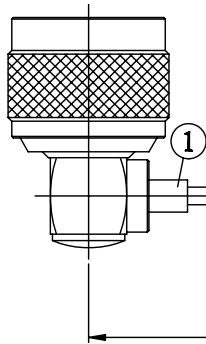

NO.	COMPONENTS	IMPEDANCE
1	N MALE RIGHT ANGLE	50 OHM
2	.085" TIN PLATED SEMI-RIGID CABLE (TIN PLATED RG405)	50 OHM
3	BNC REVERSE POLARITY FEMALE FOR BULKHEAD	50 OHM

N MALE  
RIGHT ANGLE

BNC R/P FEMALE  
FOR BULKHEAD

JYE BAO P/N	L CM (INCH)
N39B95-85T-15	15 (5.906)
N39B95-85T-30	30 (11.811)
N39B95-85T-50	50 (19.685)
N39B95-85T-100	100 (39.370)
N39B95-85T-150	150 (59.055)
N39B95-85T-200	200 (78.740)
N39B95-85T-XXX	CUSTOM LENGTH IN CM

<p>LENGTH TOLERANCE IS ±1.5% OR ±10MM, WHICHEVER IS GREATER.</p>	<p><b>JYE BAO CO., LTD.</b></p> <p>TAIPEI TAIWAN</p>
	<p>DESCRIPTION CABLE ASSEMBLY N PLUG R/A TO BNC R/P JACK FOR BULKHEAD</p>
	<p>JYE BAO DRAWING NO. N39B95-85T-XXX</p>