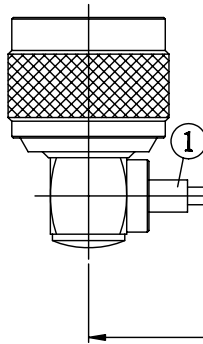

NO.	COMPONENTS	IMPEDANCE
1	N MALE RIGHT ANGLE	50 OHM
2	.085" HANDBENDABLE CABLE (= JYEBAO P/N .085SRF-W-P-50)	50 OHM
3	BNC REVERSE POLARITY FEMALE FOR BULKHEAD	50 OHM

N MALE
RIGHT ANGLE

BNC R/P FEMALE
FOR BULKHEAD

JYE BAO P/N	L CM (INCH)
N39B95-85S-15	15 (5.906)
N39B95-85S-30	30 (11.811)
N39B95-85S-50	50 (19.685)
N39B95-85S-100	100 (39.370)
N39B95-85S-150	150 (59.055)
N39B95-85S-200	200 (78.740)
N39B95-85S-XXX	CUSTOM LENGTH IN CM

MOUNTING HOLE

<p>LENGTH TOLERANCE IS $\pm 1.5\%$ OR $\pm 10\text{MM}$, WHICHEVER IS GREATER.</p>	<p>JYE BAO CO., LTD.</p> <p>TAIPEI TAIWAN</p>
	<p>DESCRIPTION CABLE ASSEMBLY N PLUG R/A TO BNC R/P JACK FOR BULKHEAD</p>
	<p>JYE BAO DRAWING NO. N39B95-85S-XXX</p>