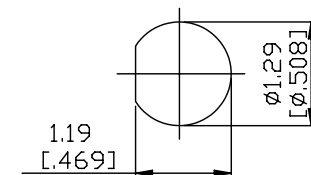

NO.	COMPONENTS	IMPEDANCE
1	N MALE RIGHT ANGLE	50 OHM
2	.085" HANDBENDABLE CABLE (= JYEBAO P/N .085SRF-W-P-50)	50 OHM
3	BNC REVERSE POLARITY FEMALE FOR BULKHEAD	50 OHM

N MALE
RIGHT ANGLE

BNC R/P FEMALE
FOR BULKHEAD

JYE BAO P/N	L CM (INCH)
N39B95-85S-15	15 (5.906)
N39B95-85S-30	30 (11.811)
N39B95-85S-50	50 (19.685)
N39B95-85S-100	100 (39.370)
N39B95-85S-150	150 (59.055)
N39B95-85S-200	200 (78.740)
N39B95-85S-XXX	CUSTOM LENGTH IN CM

MOUNTING HOLE

<p>LENGTH TOLERANCE IS $\pm 1.5\%$ OR $\pm 10\text{MM}$, WHICHEVER IS GREATER.</p>	<p>JYE BAO CO., LTD.</p> <p>TAIPEI TAIWAN</p>
	<p>DESCRIPTION CABLE ASSEMBLY N PLUG R/A TO BNC R/P JACK FOR BULKHEAD</p>
	<p>JYE BAO DRAWING NO. N39B95-85S-XXX</p>