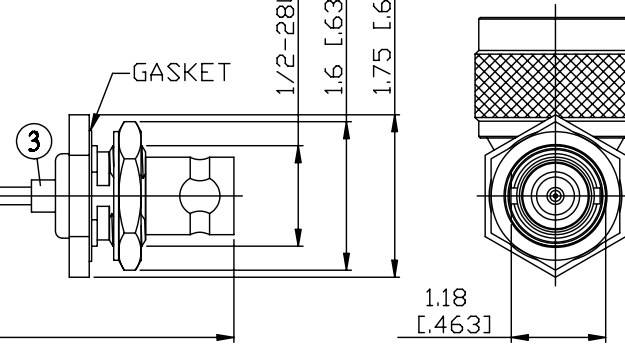

NO.	COMPONENTS	IMPEDANCE
1	N MALE RIGHT ANGLE	50 OHM
2	.085" HANDBENDABLE CABLE (= JYEBAO P/N .085SRF-W-P-50)	50 OHM
3	BNC REVERSE POLARITY FEMALE FOR BULKHEAD	50 OHM

N MALE
RIGHT ANGLE

BNC R/P FEMALE
FOR BULKHEAD

JYE BAO P/N	L CM (INCH)
N39B95-85S-15	15 (5.906)
N39B95-85S-30	30 (11.811)
N39B95-85S-50	50 (19.685)
N39B95-85S-100	100 (39.370)
N39B95-85S-150	150 (59.055)
N39B95-85S-200	200 (78.740)
N39B95-85S-XXX	CUSTOM LENGTH IN CM

MOUNTING HOLE

<p>LENGTH TOLERANCE IS $\pm 1.5\%$ OR $\pm 10\text{MM}$, WHICHEVER IS GREATER.</p>	<p>JYE BAO CO., LTD.</p> <p>TAIPEI TAIWAN</p>
	<p>DESCRIPTION CABLE ASSEMBLY N PLUG R/A TO BNC R/P JACK FOR BULKHEAD</p>
	<p>JYE BAO DRAWING NO. N39B95-85S-XXX</p>