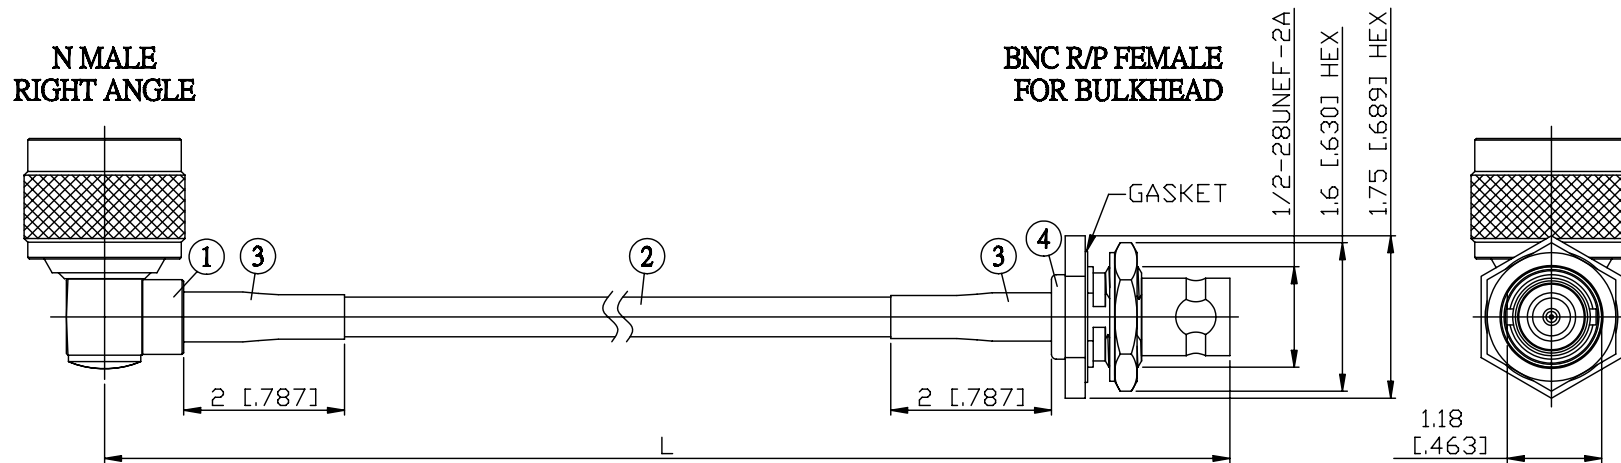

NO.	COMPONENTS	IMPEDANCE
1	N MALE RIGHT ANGLE	50 OHM
2	RG58	50 OHM
3	HEAT SHRINKING TUBE	
4	BNC REVERSE POLARITY FEMALE FOR BULKHEAD	50 OHM

JYE BAO P/N	L CM (INCH)
N39B95-58-15	15 (5.906)
N39B95-58-30	30 (11.811)
N39B95-58-50	50 (19.685)
N39B95-58-100	100 (39.370)
N39B95-58-150	150 (59.055)
N39B95-58-200	200 (78.740)
N39B95-58-XXX	CUSTOM LENGTH IN CM

MOUNTING HOLE

<p>LENGTH TOLERANCE IS ±1.5% OR ±10MM, WHICHEVER IS GREATER.</p>	<p>JYE BAO CO., LTD.</p> <p>TAIPEI TAIWAN</p>
	<p>DESCRIPTION CABLE ASSEMBLY N PLUG R/A TO BNC R/P JACK FOR BULKHEAD</p>
	<p>JYE BAO DRAWING NO. N39B95-58-XXX</p>