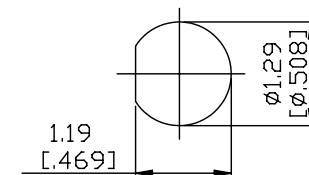

NO.	COMPONENTS	IMPEDANCE
1	N MALE RIGHT ANGLE	50 OHM
2	RG58	50 OHM
3	HEAT SHRINKING TUBE	
4	BNC REVERSE POLARITY FEMALE FOR BULKHEAD	50 OHM

JYE BAO P/N	L CM (INCH)
N39B95-58-15	15 (5.906)
N39B95-58-30	30 (11.811)
N39B95-58-50	50 (19.685)
N39B95-58-100	100 (39.370)
N39B95-58-150	150 (59.055)
N39B95-58-200	200 (78.740)
N39B95-58-XXX	CUSTOM LENGTH IN CM

MOUNTING HOLE

<p>LENGTH TOLERANCE IS ±1.5% OR ±10MM, WHICHEVER IS GREATER.</p>	<p>JYE BAO CO., LTD.</p> <p>TAIPEI TAIWAN</p>
	<p>DESCRIPTION CABLE ASSEMBLY N PLUG R/A TO BNC R/P JACK FOR BULKHEAD</p>
	<p>JYE BAO DRAWING NO. N39B95-58-XXX</p>