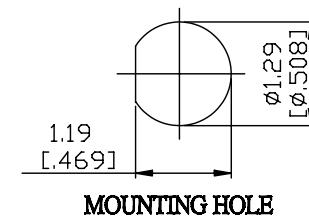

NO.	COMPONENTS	IMPEDANCE
1	N MALE RIGHT ANGLE	50 OHM
2	DOUBLE SHIELDED RG316(= RD316)	50 OHM
3	HEAT SHRINKING TUBE	
4	BNC REVERSE POLARITY FEMALE FOR BULKHEAD	50 OHM

JYE BAO P/N	L CM (INCH)
N39B95-316D-15	15 (5.906)
N39B95-316D-30	30 (11.811)
N39B95-316D-50	50 (19.685)
N39B95-316D-100	100 (39.370)
N39B95-316D-150	150 (59.055)
N39B95-316D-200	200 (78.740)
N39B95-316D-XXX	CUSTOM LENGTH IN CM

<b>LENGTH TOLERANCE IS ±1.5% OR ±10MM, WHICHEVER IS GREATER.</b>	<b>JYE BAO CO., LTD.</b> TAIPEI TAIWAN
	DESCRIPTION CABLE ASSEMBLY N PLUG R/A TO BNC R/P JACK FOR BULKHEAD
	JYE BAO DRAWING NO. N39B95-316D-XXX