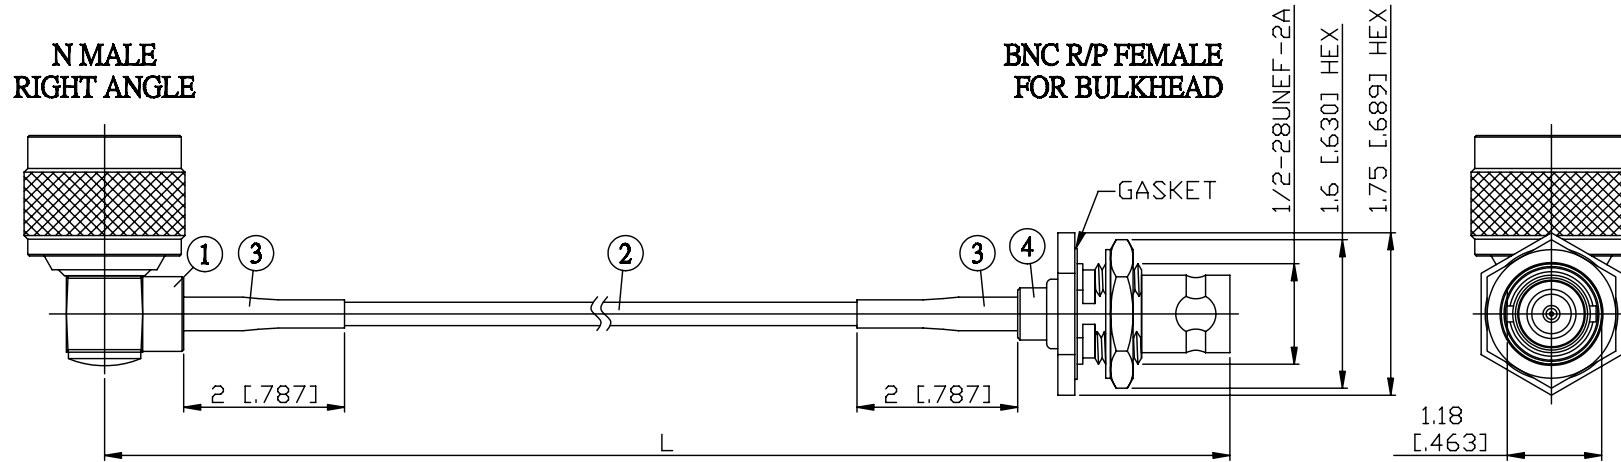

NO.	COMPONENTS	IMPEDANCE
1	N MALE RIGHT ANGLE	50 OHM
2	DOUBLE SHIELDED RG316(= RD316)	50 OHM
3	HEAT SHRINKING TUBE	
4	BNC REVERSE POLARITY FEMALE FOR BULKHEAD	50 OHM

JYE BAO P/N	L CM (INCH)
N39B95-316D-15	15 (5.906)
N39B95-316D-30	30 (11.811)
N39B95-316D-50	50 (19.685)
N39B95-316D-100	100 (39.370)
N39B95-316D-150	150 (59.055)
N39B95-316D-200	200 (78.740)
N39B95-316D-XXX	CUSTOM LENGTH IN CM

<b>LENGTH TOLERANCE IS ±1.5% OR ±10MM, WHICHEVER IS GREATER.</b>	<b>JYE BAO CO., LTD.</b> TAIPEI TAIWAN
	DESCRIPTION CABLE ASSEMBLY N PLUG R/A TO BNC R/P JACK FOR BULKHEAD
	JYE BAO DRAWING NO. N39B95-316D-XXX