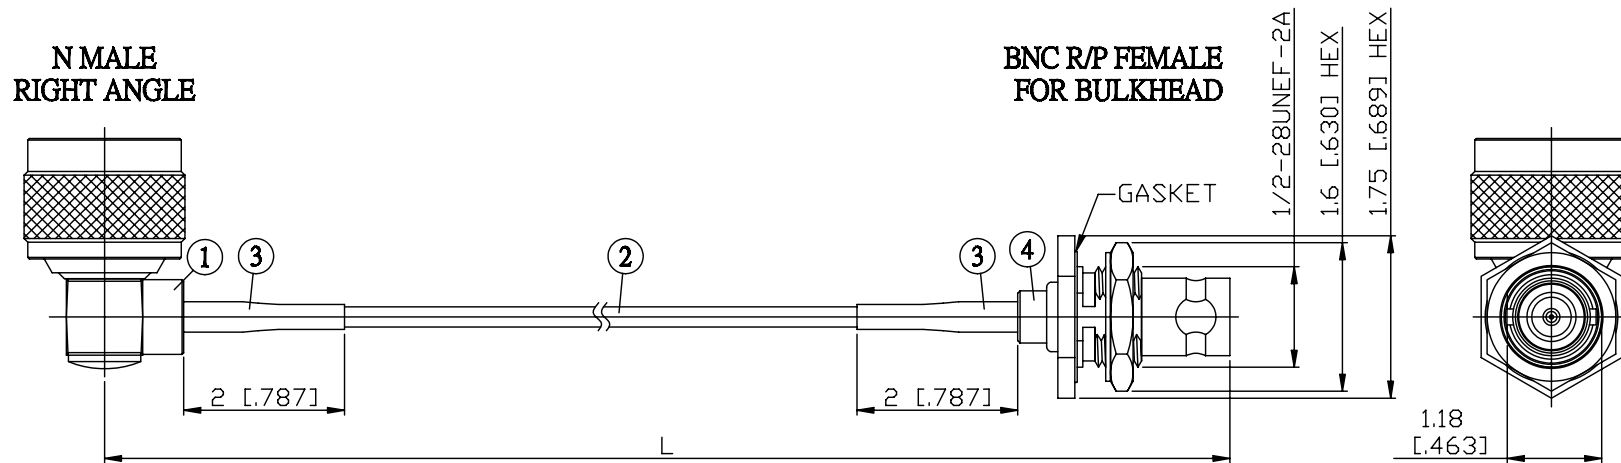

NO.	COMPONENTS	IMPEDANCE
1	N MALE RIGHT ANGLE	50 OHM
2	RG316	50 OHM
3	HEAT SHRINKING TUBE	
4	BNC REVERSE POLARITY FEMALE FOR BULKHEAD	50 OHM

JYE BAO P/N	L CM (INCH)
N39B95-316-15	15 (5.906)
N39B95-316-30	30 (11.811)
N39B95-316-50	50 (19.685)
N39B95-316-100	100 (39.370)
N39B95-316-150	150 (59.055)
N39B95-316-200	200 (78.740)
N39B95-316-XXX	CUSTOM LENGTH IN CM

LENGTH TOLERANCE IS ±1.5% OR ±10MM, WHICHEVER IS GREATER.	JYE BAO CO., LTD. TAIPEI TAIWAN
	DESCRIPTION CABLE ASSEMBLY N PLUG R/A TO BNC R/P JACK FOR BULKHEAD
	JYE BAO DRAWING NO. N39B95-316-XXX