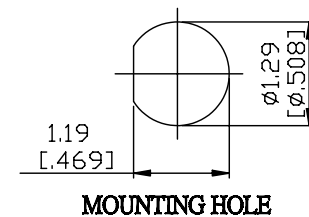

NO.	COMPONENTS	IMPEDANCE
1	N MALE RIGHT ANGLE	50 OHM
2	RG316	50 OHM
3	HEAT SHRINKING TUBE	
4	BNC REVERSE POLARITY FEMALE FOR BULKHEAD	50 OHM

JYE BAO P/N	L CM (INCH)
N39B95-316-15	15 (5.906)
N39B95-316-30	30 (11.811)
N39B95-316-50	50 (19.685)
N39B95-316-100	100 (39.370)
N39B95-316-150	150 (59.055)
N39B95-316-200	200 (78.740)
N39B95-316-XXX	CUSTOM LENGTH IN CM

LENGTH TOLERANCE IS ±1.5% OR ±10MM, WHICHEVER IS GREATER.	JYE BAO CO., LTD. TAIPEI TAIWAN
	DESCRIPTION CABLE ASSEMBLY N PLUG R/A TO BNC R/P JACK FOR BULKHEAD
	JYE BAO DRAWING NO. N39B95-316-XXX