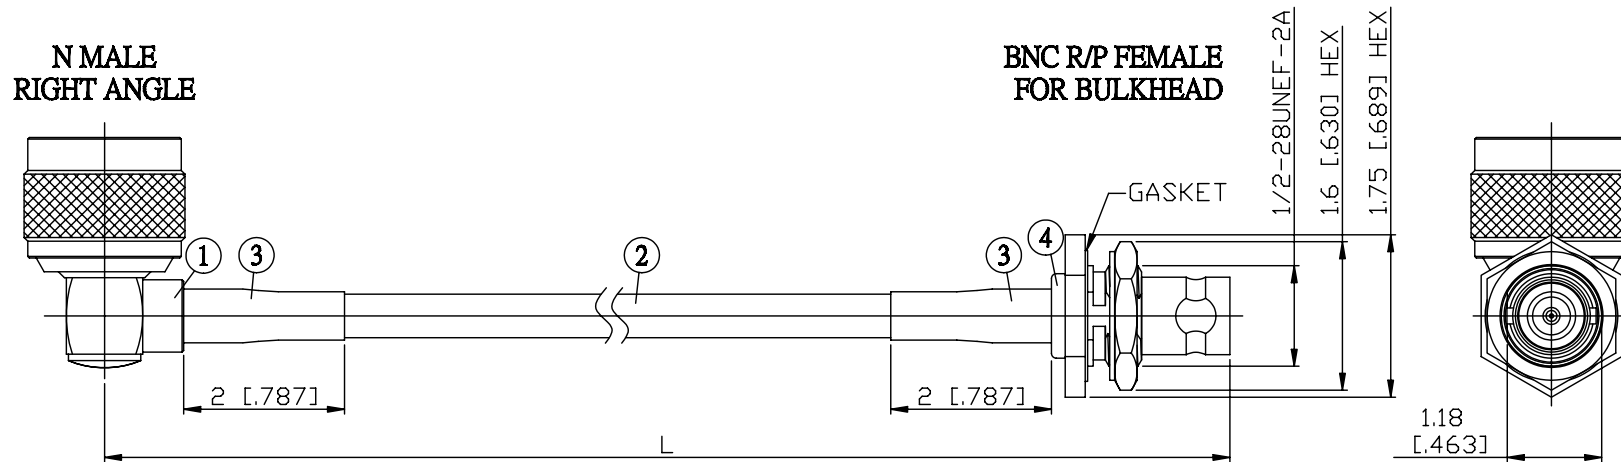

NO.	COMPONENTS	IMPEDANCE
1	N MALE RIGHT ANGLE	50 OHM
2	RG223	50 OHM
3	HEAT SHRINKING TUBE	
4	BNC REVERSE POLARITY FEMALE FOR BULKHEAD	50 OHM

JYE BAO P/N	L CM (INCH)
N39B95-223-15	15 (5.906)
N39B95-223-30	30 (11.811)
N39B95-223-50	50 (19.685)
N39B95-223-100	100 (39.370)
N39B95-223-150	150 (59.055)
N39B95-223-200	200 (78.740)
N39B95-223-XXX	CUSTOM LENGTH IN CM

LENGTH TOLERANCE IS ±1.5% OR ±10MM, WHICHEVER IS GREATER.	JYE BAO CO., LTD. TAIPEI TAIWAN
	DESCRIPTION CABLE ASSEMBLY N PLUG R/A TO BNC R/P JACK FOR BULKHEAD
	JYE BAO DRAWING NO. N39B95-223-XXX