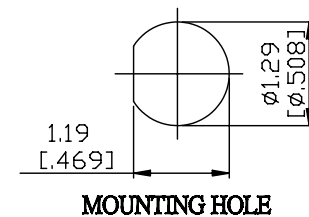

NO.	COMPONENTS	IMPEDANCE
1	N MALE RIGHT ANGLE	50 OHM
2	RG223	50 OHM
3	HEAT SHRINKING TUBE	
4	BNC REVERSE POLARITY FEMALE FOR BULKHEAD	50 OHM

JYE BAO P/N	L CM (INCH)
N39B95-223-15	15 (5.906)
N39B95-223-30	30 (11.811)
N39B95-223-50	50 (19.685)
N39B95-223-100	100 (39.370)
N39B95-223-150	150 (59.055)
N39B95-223-200	200 (78.740)
N39B95-223-XXX	CUSTOM LENGTH IN CM

LENGTH TOLERANCE IS ±1.5% OR ±10MM, WHICHEVER IS GREATER.	JYE BAO CO., LTD. TAIPEI TAIWAN
	DESCRIPTION CABLE ASSEMBLY N PLUG R/A TO BNC R/P JACK FOR BULKHEAD
	JYE BAO DRAWING NO. N39B95-223-XXX