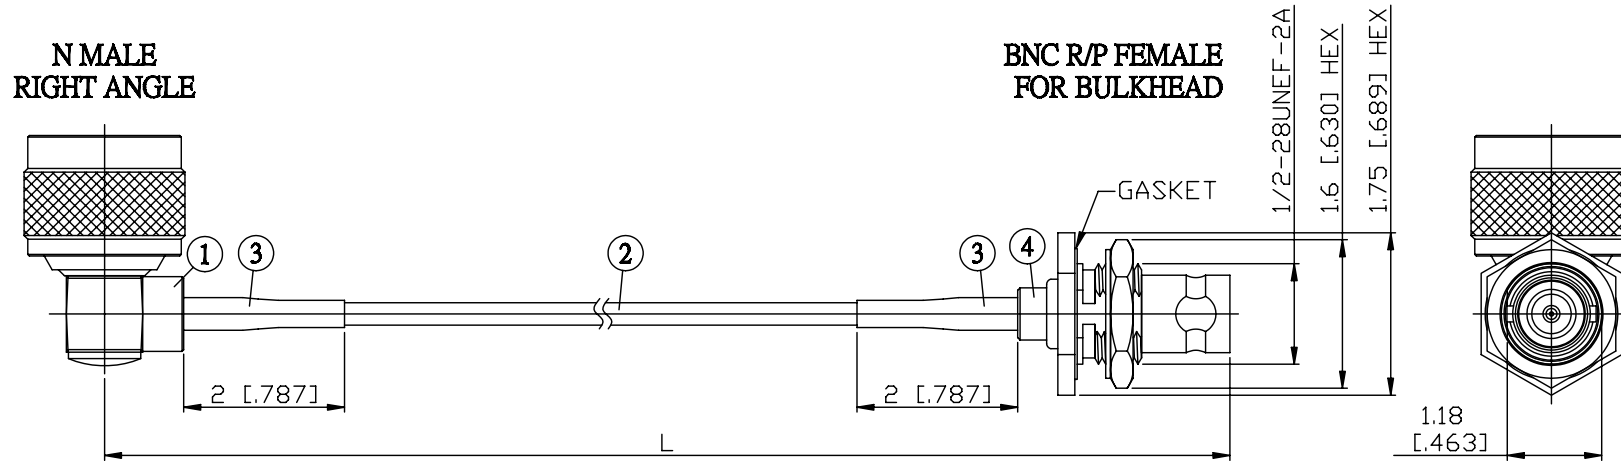

NO.	COMPONENTS	IMPEDANCE
1	N MALE RIGHT ANGLE	50 OHM
2	RG174	50 OHM
3	HEAT SHRINKING TUBE	
4	BNC REVERSE POLARITY FEMALE FOR BULKHEAD	50 OHM

JYE BAO P/N	L CM (INCH)
N39B95-174-15	15 (5.906)
N39B95-174-30	30 (11.811)
N39B95-174-50	50 (19.685)
N39B95-174-100	100 (39.370)
N39B95-174-150	150 (59.055)
N39B95-174-200	200 (78.740)
N39B95-174-XXX	CUSTOM LENGTH IN CM

LENGTH TOLERANCE IS ±1.5% OR ±10MM, WHICHEVER IS GREATER.	JYE BAO CO., LTD. TAIPEI TAIWAN
	DESCRIPTION CABLE ASSEMBLY N PLUG R/A TO BNC R/P JACK FOR BULKHEAD
	JYE BAO DRAWING NO. N39B95-174-XXX