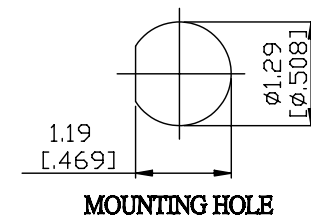

NO.	COMPONENTS	IMPEDANCE
1	N MALE RIGHT ANGLE	50 OHM
2	RG174	50 OHM
3	HEAT SHRINKING TUBE	
4	BNC REVERSE POLARITY FEMALE FOR BULKHEAD	50 OHM

JYE BAO P/N	L CM (INCH)
N39B95-174-15	15 (5.906)
N39B95-174-30	30 (11.811)
N39B95-174-50	50 (19.685)
N39B95-174-100	100 (39.370)
N39B95-174-150	150 (59.055)
N39B95-174-200	200 (78.740)
N39B95-174-XXX	CUSTOM LENGTH IN CM

LENGTH TOLERANCE IS ±1.5% OR ±10MM, WHICHEVER IS GREATER.	JYE BAO CO., LTD. TAIPEI TAIWAN
	DESCRIPTION CABLE ASSEMBLY N PLUG R/A TO BNC R/P JACK FOR BULKHEAD
	JYE BAO DRAWING NO. N39B95-174-XXX