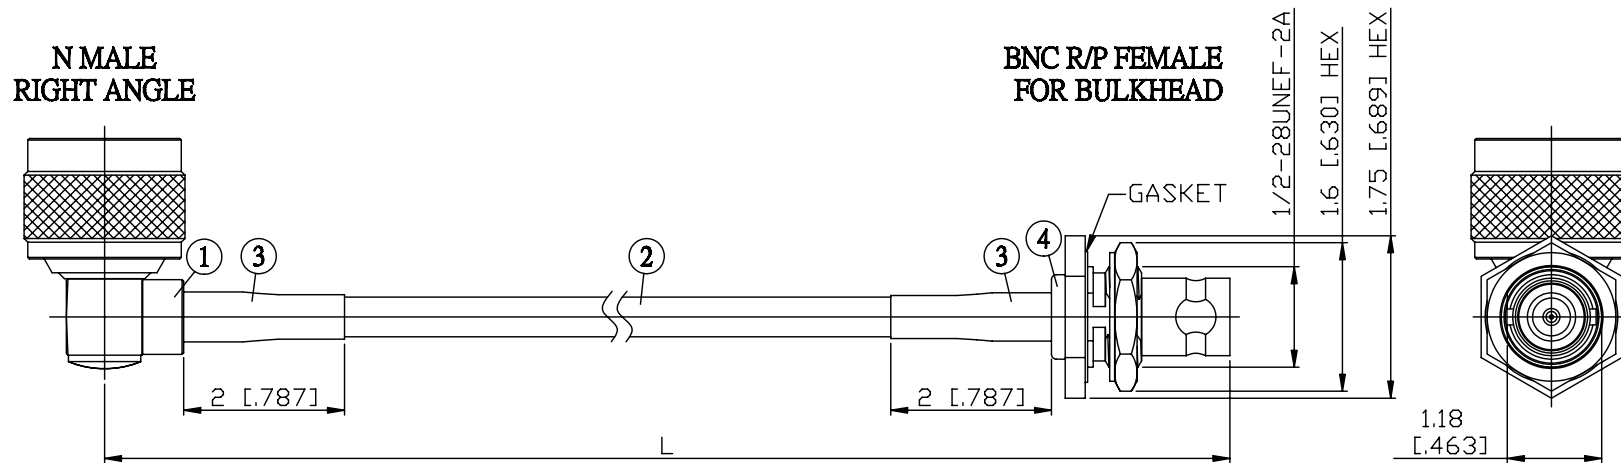

NO.	COMPONENTS	IMPEDANCE
1	N MALE RIGHT ANGLE	50 OHM
2	RG142	50 OHM
3	HEAT SHRINKING TUBE	
4	BNC REVERSE POLARITY FEMALE FOR BULKHEAD	50 OHM

JYE BAO P/N	L CM (INCH)
N39B95-142-15	15 (5.906)
N39B95-142-30	30 (11.811)
N39B95-142-50	50 (19.685)
N39B95-142-100	100 (39.370)
N39B95-142-150	150 (59.055)
N39B95-142-200	200 (78.740)
N39B95-142-XXX	CUSTOM LENGTH IN CM

LENGTH TOLERANCE IS ±1.5% OR ±10MM, WHICHEVER IS GREATER.	JYE BAO CO., LTD. TAIPEI TAIWAN
	DESCRIPTION CABLE ASSEMBLY N PLUG R/A TO BNC R/P JACK FOR BULKHEAD
	JYE BAO DRAWING NO. N39B95-142-XXX