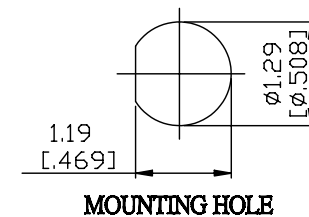

NO.	COMPONENTS	IMPEDANCE
1	N MALE RIGHT ANGLE	50 OHM
2	RG142	50 OHM
3	HEAT SHRINKING TUBE	
4	BNC REVERSE POLARITY FEMALE FOR BULKHEAD	50 OHM

JYE BAO P/N	L CM (INCH)
N39B95-142-15	15 (5.906)
N39B95-142-30	30 (11.811)
N39B95-142-50	50 (19.685)
N39B95-142-100	100 (39.370)
N39B95-142-150	150 (59.055)
N39B95-142-200	200 (78.740)
N39B95-142-XXX	CUSTOM LENGTH IN CM

LENGTH TOLERANCE IS ±1.5% OR ±10MM, WHICHEVER IS GREATER.	JYE BAO CO., LTD. TAIPEI TAIWAN
	DESCRIPTION CABLE ASSEMBLY N PLUG R/A TO BNC R/P JACK FOR BULKHEAD
	JYE BAO DRAWING NO. N39B95-142-XXX