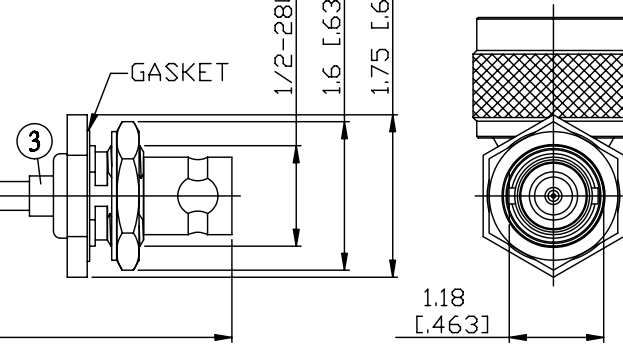

NO.	COMPONENTS	IMPEDANCE
1	N MALE RIGHT ANGLE	50 OHM
2	.141" TIN PLATED SEMI-RIGID CABLE (TIN PLATED RG402)	50 OHM
3	BNC REVERSE POLARITY FEMALE FOR BULKHEAD	50 OHM

N MALE
RIGHT ANGLE

BNC R/P FEMALE
FOR BULKHEAD

2

L

JYE BAO P/N	L CM (INCH)
N39B95-141T-15	15 (5.906)
N39B95-141T-30	30 (11.811)
N39B95-141T-50	50 (19.685)
N39B95-141T-100	100 (39.370)
N39B95-141T-150	150 (59.055)
N39B95-141T-200	200 (78.740)
N39B95-141T-XXX	CUSTOM LENGTH IN CM

MOUNTING HOLE

<p>LENGTH TOLERANCE IS ±1.5% OR ±10MM, WHICHEVER IS GREATER.</p>	<p>JYE BAO CO., LTD.</p> <p>TAIPEI TAIWAN</p>
	<p>DESCRIPTION CABLE ASSEMBLY N PLUG R/A TO BNC R/P JACK FOR BULKHEAD</p>
	<p>JYE BAO DRAWING NO. N39B95-141T-XXX</p>