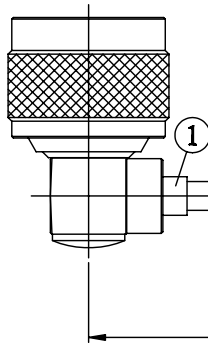

NO.	COMPONENTS	IMPEDANCE
1	N MALE RIGHT ANGLE	50 OHM
2	.141" TIN PLATED SEMI-RIGID CABLE (TIN PLATED RG402)	50 OHM
3	BNC REVERSE POLARITY FEMALE FOR BULKHEAD	50 OHM

N MALE
RIGHT ANGLE

BNC R/P FEMALE
FOR BULKHEAD

2

L

JYE BAO P/N	L CM (INCH)
N39B95-141T-15	15 (5.906)
N39B95-141T-30	30 (11.811)
N39B95-141T-50	50 (19.685)
N39B95-141T-100	100 (39.370)
N39B95-141T-150	150 (59.055)
N39B95-141T-200	200 (78.740)
N39B95-141T-XXX	CUSTOM LENGTH IN CM

MOUNTING HOLE

<p>LENGTH TOLERANCE IS ±1.5% OR ±10MM, WHICHEVER IS GREATER.</p>	<p>JYE BAO CO., LTD.</p> <p>TAIPEI TAIWAN</p>
	<p>DESCRIPTION CABLE ASSEMBLY N PLUG R/A TO BNC R/P JACK FOR BULKHEAD</p>
	<p>JYE BAO DRAWING NO. N39B95-141T-XXX</p>