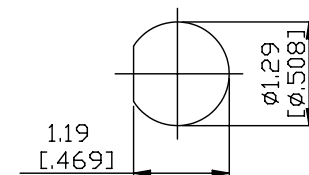

NO.	COMPONENTS	IMPEDANCE
1	N MALE RIGHT ANGLE	50 OHM
2	.141" TIN PLATED SEMI-RIGID CABLE (TIN PLATED RG402)	50 OHM
3	BNC REVERSE POLARITY FEMALE FOR BULKHEAD	50 OHM

N MALE
RIGHT ANGLE

BNC R/P FEMALE
FOR BULKHEAD

2

L

JYE BAO P/N	L CM (INCH)
N39B95-141T-15	15 (5.906)
N39B95-141T-30	30 (11.811)
N39B95-141T-50	50 (19.685)
N39B95-141T-100	100 (39.370)
N39B95-141T-150	150 (59.055)
N39B95-141T-200	200 (78.740)
N39B95-141T-XXX	CUSTOM LENGTH IN CM

MOUNTING HOLE

<p>LENGTH TOLERANCE IS ±1.5% OR ±10MM, WHICHEVER IS GREATER.</p>	<p>JYE BAO CO., LTD.</p> <p>TAIPEI TAIWAN</p>
	<p>DESCRIPTION CABLE ASSEMBLY N PLUG R/A TO BNC R/P JACK FOR BULKHEAD</p>
	<p>JYE BAO DRAWING NO. N39B95-141T-XXX</p>