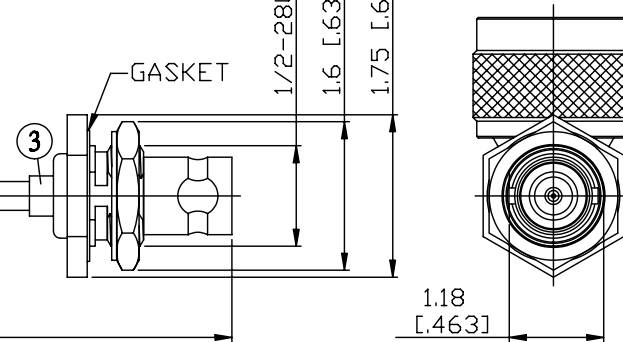

| NO. | COMPONENTS | IMPEDANCE |
|-----|---|-----------|
| 1 | N MALE RIGHT ANGLE | 50 OHM |
| 2 | .141" HANDBENDABLE CABLE (= JYEBAO P/N .141SRF-W-P-50) | 50 OHM |
| 3 | BNC REVERSE POLARITY FEMALE FOR BULKHEAD | 50 OHM |

N MALE
RIGHT ANGLE

BNC R/P FEMALE
FOR BULKHEAD

| JYE BAO P/N | L CM (INCH) |
|-----------------|------------------------|
| N39B95-141S-15 | 15 (5.906) |
| N39B95-141S-30 | 30 (11.811) |
| N39B95-141S-50 | 50 (19.685) |
| N39B95-141S-100 | 100 (39.370) |
| N39B95-141S-150 | 150 (59.055) |
| N39B95-141S-200 | 200 (78.740) |
| N39B95-141S-XXX | CUSTOM LENGTH IN CM |

MOUNTING HOLE

| | |
|--|---|
| <p>LENGTH TOLERANCE IS ±1.5% OR ±10MM, WHICHEVER IS GREATER.</p> | <p>JYE BAO CO., LTD.</p> <p>TAIPEI TAIWAN</p> |
| | <p>DESCRIPTION CABLE ASSEMBLY N PLUG R/A TO BNC R/P JACK FOR BULKHEAD</p> |
| | <p>JYE BAO DRAWING NO. N39B95-141S-XXX</p> |