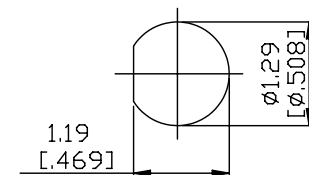

| NO. | COMPONENTS | IMPEDANCE |
|-----|---|-----------|
| 1 | N MALE RIGHT ANGLE | 50 OHM |
| 2 | .141" HANDBENDABLE CABLE (= JYEBAO P/N .141SRF-W-P-50) | 50 OHM |
| 3 | BNC REVERSE POLARITY FEMALE FOR BULKHEAD | 50 OHM |

N MALE
RIGHT ANGLE

BNC R/P FEMALE
FOR BULKHEAD

| JYE BAO P/N | L CM (INCH) |
|-----------------|------------------------|
| N39B95-141S-15 | 15 (5.906) |
| N39B95-141S-30 | 30 (11.811) |
| N39B95-141S-50 | 50 (19.685) |
| N39B95-141S-100 | 100 (39.370) |
| N39B95-141S-150 | 150 (59.055) |
| N39B95-141S-200 | 200 (78.740) |
| N39B95-141S-XXX | CUSTOM LENGTH IN CM |

MOUNTING HOLE

| | |
|--|---|
| <p>LENGTH TOLERANCE IS ±1.5% OR ±10MM, WHICHEVER IS GREATER.</p> | <p>JYE BAO CO., LTD.</p> <p>TAIPEI TAIWAN</p> |
| | <p>DESCRIPTION CABLE ASSEMBLY N PLUG R/A TO BNC R/P JACK FOR BULKHEAD</p> |
| | <p>JYE BAO DRAWING NO. N39B95-141S-XXX</p> |