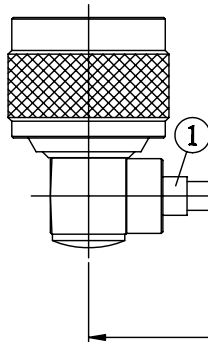

| NO. | COMPONENTS | IMPEDANCE |
|-----|---|-----------|
| 1 | N MALE RIGHT ANGLE | 50 OHM |
| 2 | .141" HANDBENDABLE CABLE (= JYEBAO P/N .141SRF-W-P-50) | 50 OHM |
| 3 | BNC REVERSE POLARITY FEMALE FOR BULKHEAD | 50 OHM |

N MALE
RIGHT ANGLE

BNC R/P FEMALE
FOR BULKHEAD

| JYE BAO P/N | L CM (INCH) |
|-----------------|------------------------|
| N39B95-141S-15 | 15 (5.906) |
| N39B95-141S-30 | 30 (11.811) |
| N39B95-141S-50 | 50 (19.685) |
| N39B95-141S-100 | 100 (39.370) |
| N39B95-141S-150 | 150 (59.055) |
| N39B95-141S-200 | 200 (78.740) |
| N39B95-141S-XXX | CUSTOM LENGTH IN CM |

MOUNTING HOLE

| | |
|--|---|
| <p>LENGTH TOLERANCE IS ±1.5% OR ±10MM, WHICHEVER IS GREATER.</p> | <p>JYE BAO CO., LTD.</p> <p>TAIPEI TAIWAN</p> |
| | <p>DESCRIPTION CABLE ASSEMBLY N PLUG R/A TO BNC R/P JACK FOR BULKHEAD</p> |
| | <p>JYE BAO DRAWING NO. N39B95-141S-XXX</p> |