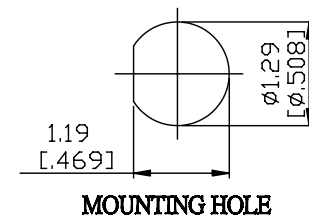

NO.	COMPONENTS	IMPEDANCE
1	N MALE RIGHT ANGLE	50 OHM
2	JBY240	50 OHM
3	HEAT SHRINKING TUBE	
4	BNC FEMALE FOR BULKHEAD	50 OHM

JYE BAO P/N	L CM (INCH)
N39B85-L240-15	15 (5.906)
N39B85-L240-30	30 (11.811)
N39B85-L240-50	50 (19.685)
N39B85-L240-100	100 (39.370)
N39B85-L240-150	150 (59.055)
N39B85-L240-200	200 (78.740)
N39B85-L240-XXX	CUSTOM LENGTH IN CM

LENGTH TOLERANCE IS ±1.5% OR ±10MM, WHICHEVER IS GREATER.	JYE BAO CO., LTD. TAIPEI TAIWAN	
	DESCRIPTION	CABLE ASSEMBLY N PLUG R/A TO BNC JACK FOR BULKHEAD
	JYE BAO DRAWING NO.	N39B85-L240-XXX