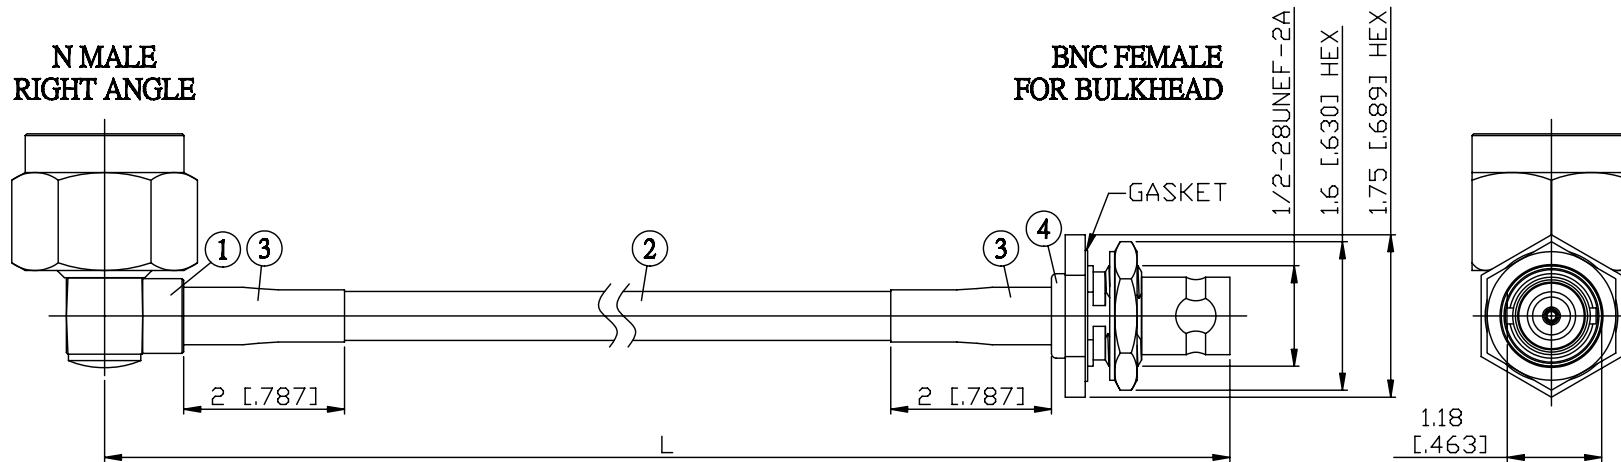

NO.	COMPONENTS	IMPEDANCE
1	N MALE RIGHT ANGLE	50 OHM
2	JBY240	50 OHM
3	HEAT SHRINKING TUBE	
4	BNC FEMALE FOR BULKHEAD	50 OHM

JYE BAO P/N	L CM (INCH)
N39B85-L240-15	15 (5.906)
N39B85-L240-30	30 (11.811)
N39B85-L240-50	50 (19.685)
N39B85-L240-100	100 (39.370)
N39B85-L240-150	150 (59.055)
N39B85-L240-200	200 (78.740)
N39B85-L240-XXX	CUSTOM LENGTH IN CM

LENGTH TOLERANCE IS ±1.5% OR ±10MM, WHICHEVER IS GREATER.	JYE BAO CO., LTD. TAIPEI TAIWAN	
	DESCRIPTION	CABLE ASSEMBLY N PLUG R/A TO BNC JACK FOR BULKHEAD
	JYE BAO DRAWING NO.	N39B85-L240-XXX