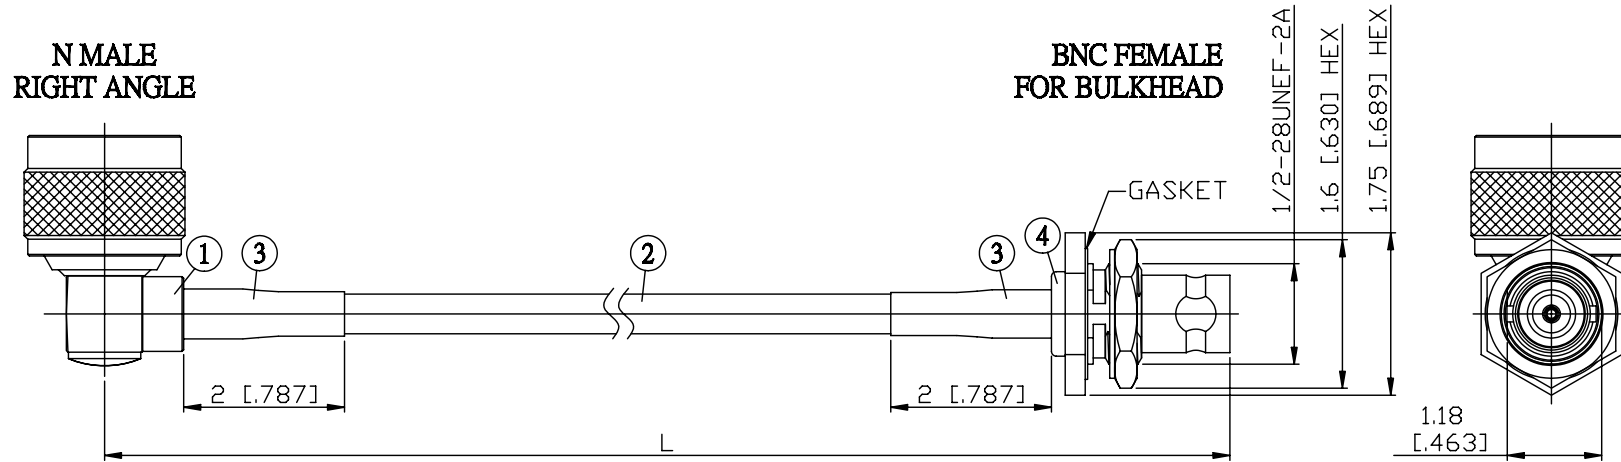

NO.	COMPONENTS	IMPEDANCE
1	N MALE RIGHT ANGLE	50 OHM
2	JBY195	50 OHM
3	HEAT SHRINKING TUBE	
4	BNC FEMALE FOR BULKHEAD	50 OHM

JYE BAO P/N	L CM (INCH)
N39B85-L195-15	15 (5.906)
N39B85-L195-30	30 (11.811)
N39B85-L195-50	50 (19.685)
N39B85-L195-100	100 (39.370)
N39B85-L195-150	150 (59.055)
N39B85-L195-200	200 (78.740)
N39B85-L195-XXX	CUSTOM LENGTH IN CM

LENGTH TOLERANCE IS ±1.5% OR ±10MM, WHICHEVER IS GREATER.	JYE BAO CO., LTD. TAIPEI TAIWAN
	DESCRIPTION CABLE ASSEMBLY N PLUG R/A TO BNC JACK FOR BULKHEAD
	JYE BAO DRAWING NO. N39B85-L195-XXX