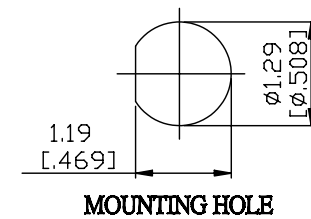

NO.	COMPONENTS	IMPEDANCE
1	N MALE RIGHT ANGLE	50 OHM
2	JBY195	50 OHM
3	HEAT SHRINKING TUBE	
4	BNC FEMALE FOR BULKHEAD	50 OHM

JYE BAO P/N	L CM (INCH)
N39B85-L195-15	15 (5.906)
N39B85-L195-30	30 (11.811)
N39B85-L195-50	50 (19.685)
N39B85-L195-100	100 (39.370)
N39B85-L195-150	150 (59.055)
N39B85-L195-200	200 (78.740)
N39B85-L195-XXX	CUSTOM LENGTH IN CM

LENGTH TOLERANCE IS ±1.5% OR ±10MM, WHICHEVER IS GREATER.	JYE BAO CO., LTD. TAIPEI TAIWAN
	DESCRIPTION CABLE ASSEMBLY N PLUG R/A TO BNC JACK FOR BULKHEAD
	JYE BAO DRAWING NO. N39B85-L195-XXX