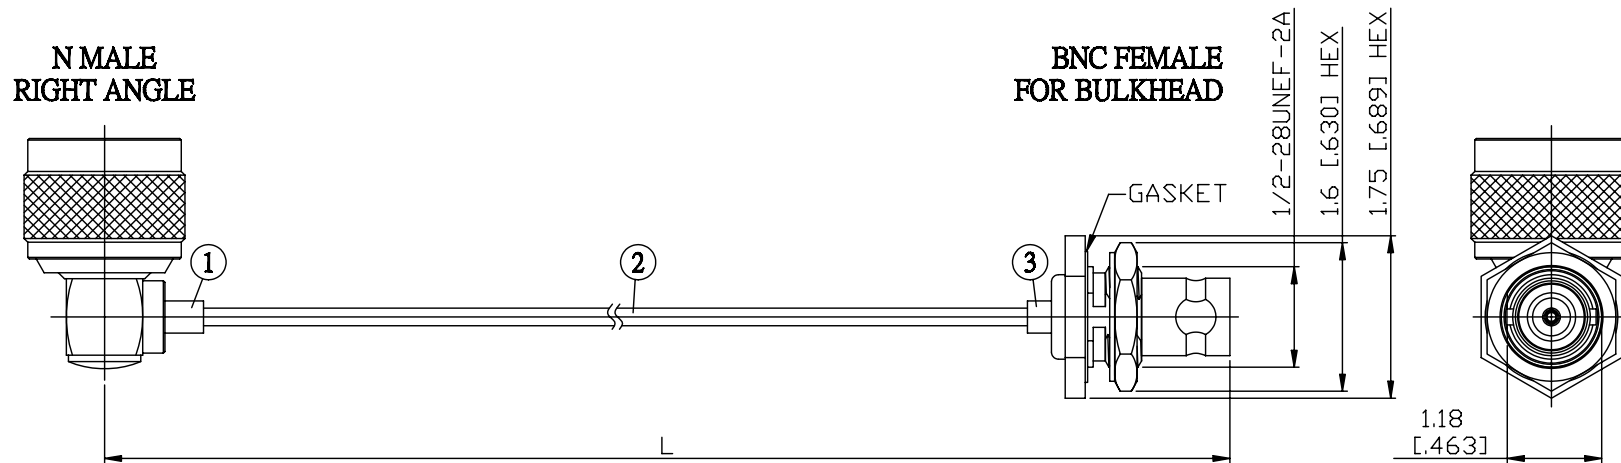

NO.	COMPONENTS	IMPEDANCE
1	N MALE RIGHT ANGLE	50 OHM
2	.085" TIN PLATED SEMI-RIGID CABLE (TIN PLATED RG405)	50 OHM
3	BNC FEMALE FOR BULKHEAD	50 OHM

JYE BAO P/N	L CM (INCH)
N39B85-85T-15	15 (5.906)
N39B85-85T-30	30 (11.811)
N39B85-85T-50	50 (19.685)
N39B85-85T-100	100 (39.370)
N39B85-85T-150	150 (59.055)
N39B85-85T-200	200 (78.740)
N39B85-85T-XXX	CUSTOM LENGTH IN CM

LENGTH TOLERANCE IS ±1.5% OR ±10MM, WHICHEVER IS GREATER.	JYE BAO CO., LTD.	
	TAIPEI TAIWAN	
	DESCRIPTION	CABLE ASSEMBLY N PLUG R/A TO BNC JACK FOR BULKHEAD
	JYE BAO DRAWING NO.	N39B85-85T-XXX