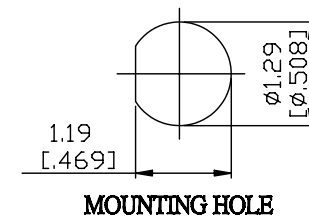

NO.	COMPONENTS	IMPEDANCE
1	N MALE RIGHT ANGLE	50 OHM
2	.085" TIN PLATED SEMI-RIGID CABLE (TIN PLATED RG405)	50 OHM
3	BNC FEMALE FOR BULKHEAD	50 OHM

JYE BAO P/N	L CM (INCH)
N39B85-85T-15	15 (5.906)
N39B85-85T-30	30 (11.811)
N39B85-85T-50	50 (19.685)
N39B85-85T-100	100 (39.370)
N39B85-85T-150	150 (59.055)
N39B85-85T-200	200 (78.740)
N39B85-85T-XXX	CUSTOM LENGTH IN CM

LENGTH TOLERANCE IS ±1.5% OR ±10MM, WHICHEVER IS GREATER.	JYE BAO CO., LTD.	
	TAIPEI TAIWAN	
	DESCRIPTION	CABLE ASSEMBLY N PLUG R/A TO BNC JACK FOR BULKHEAD
	JYE BAO DRAWING NO.	N39B85-85T-XXX