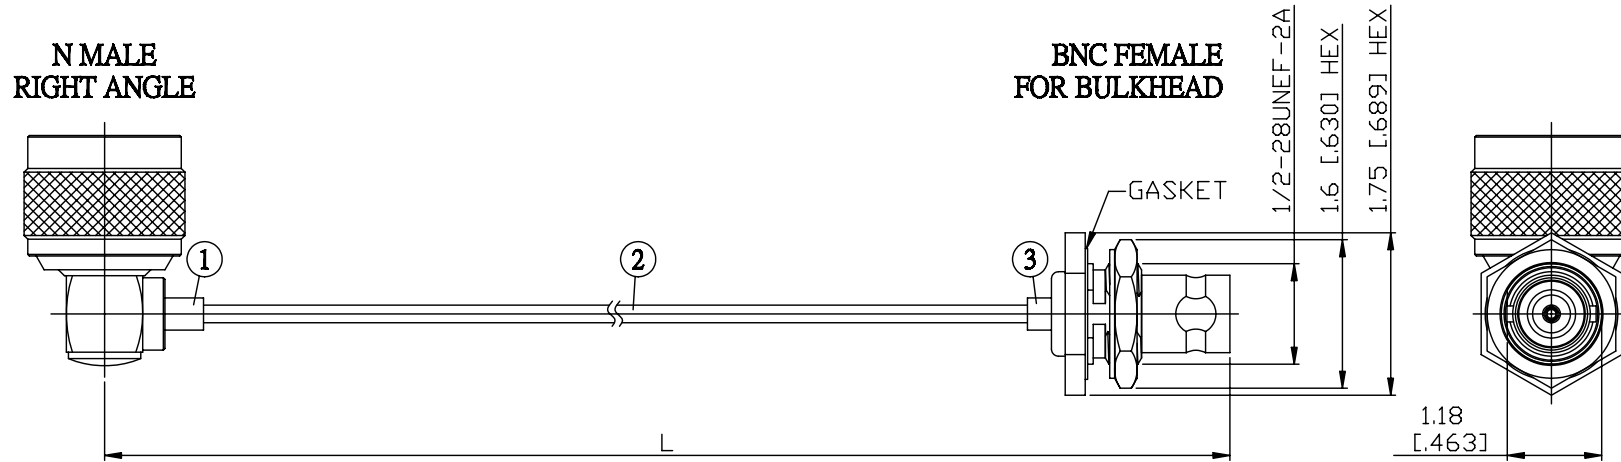

NO.	COMPONENTS	IMPEDANCE
1	N MALE RIGHT ANGLE	50 OHM
2	.085" HANDBENDABLE CABLE (= JYEBAO P/N .085SRF-W-P-50)	50 OHM
3	BNC FEMALE FOR BULKHEAD	50 OHM

JYE BAO P/N	L CM (INCH)
N39B85-85S-15	15 (5.906)
N39B85-85S-30	30 (11.811)
N39B85-85S-50	50 (19.685)
N39B85-85S-100	100 (39.370)
N39B85-85S-150	150 (59.055)
N39B85-85S-200	200 (78.740)
N39B85-85S-XXX	CUSTOM LENGTH IN CM

LENGTH TOLERANCE IS $\pm 1.5\%$ OR $\pm 10\text{MM}$ , WHICHEVER IS GREATER.	<b>JYE BAO CO., LTD.</b> TAIPEI TAIWAN
	DESCRIPTION CABLE ASSEMBLY N PLUG R/A TO BNC JACK FOR BULKHEAD
	JYE BAO DRAWING NO. N39B85-85S-XXX