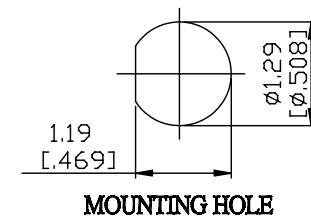

NO.	COMPONENTS	IMPEDANCE
1	N MALE RIGHT ANGLE	50 OHM
2	.085" HANDBENDABLE CABLE (= JYEBAO P/N .085SRF-W-P-50)	50 OHM
3	BNC FEMALE FOR BULKHEAD	50 OHM

JYE BAO P/N	L CM (INCH)
N39B85-85S-15	15 (5.906)
N39B85-85S-30	30 (11.811)
N39B85-85S-50	50 (19.685)
N39B85-85S-100	100 (39.370)
N39B85-85S-150	150 (59.055)
N39B85-85S-200	200 (78.740)
N39B85-85S-XXX	CUSTOM LENGTH IN CM

LENGTH TOLERANCE IS $\pm 1.5\%$ OR $\pm 10\text{MM}$ , WHICHEVER IS GREATER.	<b>JYE BAO CO., LTD.</b> TAIPEI TAIWAN
	DESCRIPTION CABLE ASSEMBLY N PLUG R/A TO BNC JACK FOR BULKHEAD
	JYE BAO DRAWING NO. N39B85-85S-XXX