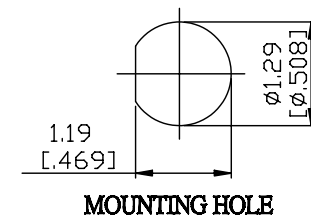

NO.	COMPONENTS	IMPEDANCE
1	N MALE RIGHT ANGLE	75 OHM
2	RG59	75 OHM
3	HEAT SHRINKING TUBE	
4	BNC FEMALE FOR BULKHEAD	75 OHM

JYE BAO P/N	L CM (INCH)
N39B85-59-15	15 (5.906)
N39B85-59-30	30 (11.811)
N39B85-59-50	50 (19.685)
N39B85-59-100	100 (39.370)
N39B85-59-150	150 (59.055)
N39B85-59-200	200 (78.740)
N39B85-59-XXX	CUSTOM LENGTH IN CM

LENGTH TOLERANCE IS ±1.5% OR ±10MM, WHICHEVER IS GREATER.	JYE BAO CO., LTD. TAIPEI TAIWAN	
	DESCRIPTION	CABLE ASSEMBLY N PLUG R/A TO BNC JACK FOR BULKHEAD
	JYE BAO DRAWING NO.	N39B85-59-XXX