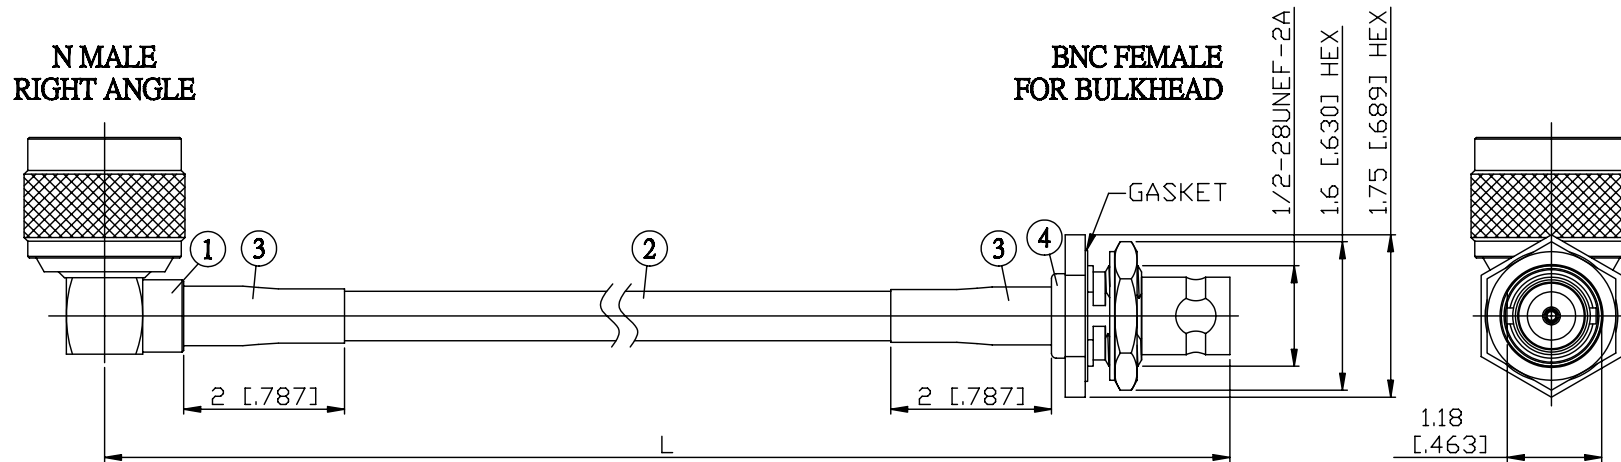

NO.	COMPONENTS	IMPEDANCE
1	N MALE RIGHT ANGLE	75 OHM
2	RG59	75 OHM
3	HEAT SHRINKING TUBE	
4	BNC FEMALE FOR BULKHEAD	75 OHM

JYE BAO P/N	L CM (INCH)
N39B85-59-15	15 (5.906)
N39B85-59-30	30 (11.811)
N39B85-59-50	50 (19.685)
N39B85-59-100	100 (39.370)
N39B85-59-150	150 (59.055)
N39B85-59-200	200 (78.740)
N39B85-59-XXX	CUSTOM LENGTH IN CM

LENGTH TOLERANCE IS ±1.5% OR ±10MM, WHICHEVER IS GREATER.	JYE BAO CO., LTD. TAIPEI TAIWAN	
	DESCRIPTION	CABLE ASSEMBLY N PLUG R/A TO BNC JACK FOR BULKHEAD
	JYE BAO DRAWING NO.	N39B85-59-XXX