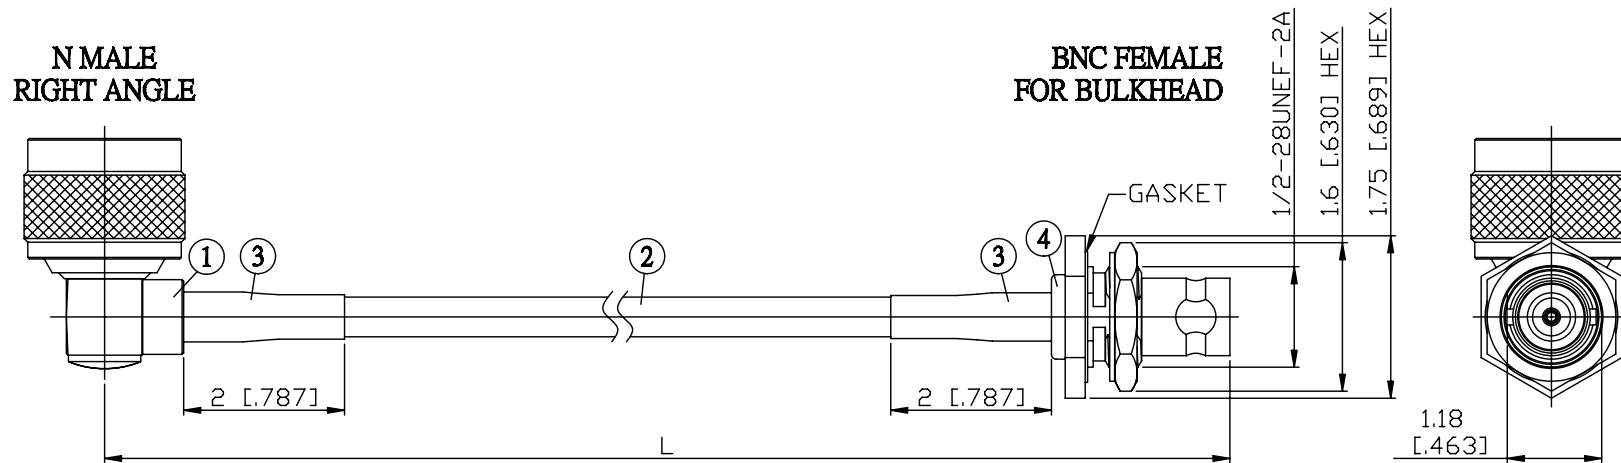

NO.	COMPONENTS	IMPEDANCE
1	N MALE RIGHT ANGLE	50 OHM
2	RG58	50 OHM
3	HEAT SHRINKING TUBE	
4	BNC FEMALE FOR BULKHEAD	50 OHM

JYE BAO P/N	L CM (INCH)
N39B85-58-15	15 (5.906)
N39B85-58-30	30 (11.811)
N39B85-58-50	50 (19.685)
N39B85-58-100	100 (39.370)
N39B85-58-150	150 (59.055)
N39B85-58-200	200 (78.740)
N39B85-58-XXX	CUSTOM LENGTH IN CM

MOUNTING HOLE

<p>LENGTH TOLERANCE IS ±1.5% OR ±10MM, WHICHEVER IS GREATER.</p>	<p><b>JYE BAO CO., LTD.</b></p> <p>TAIPEI TAIWAN</p>
	<p>DESCRIPTION CABLE ASSEMBLY N PLUG R/A TO BNC JACK FOR BULKHEAD</p>
	<p>JYE BAO DRAWING NO. N39B85-58-XXX</p>