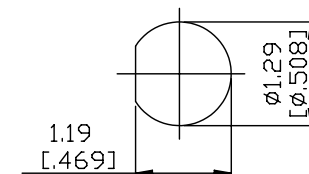

NO.	COMPONENTS	IMPEDANCE
1	N MALE RIGHT ANGLE	50 OHM
2	RG58	50 OHM
3	HEAT SHRINKING TUBE	
4	BNC FEMALE FOR BULKHEAD	50 OHM

JYE BAO P/N	L CM (INCH)
N39B85-58-15	15 (5.906)
N39B85-58-30	30 (11.811)
N39B85-58-50	50 (19.685)
N39B85-58-100	100 (39.370)
N39B85-58-150	150 (59.055)
N39B85-58-200	200 (78.740)
N39B85-58-XXX	CUSTOM LENGTH IN CM

MOUNTING HOLE

<p>LENGTH TOLERANCE IS ±1.5% OR ±10MM, WHICHEVER IS GREATER.</p>	<p><b>JYE BAO CO., LTD.</b></p> <p>TAIPEI TAIWAN</p>
	<p>DESCRIPTION CABLE ASSEMBLY N PLUG R/A TO BNC JACK FOR BULKHEAD</p>
	<p>JYE BAO DRAWING NO. N39B85-58-XXX</p>