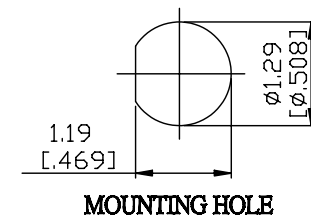

NO.	COMPONENTS	IMPEDANCE
1	N MALE RIGHT ANGLE	50 OHM
2	DOUBLE SHIELDED RG316(= RD316)	50 OHM
3	HEAT SHRINKING TUBE	
4	BNC FEMALE FOR BULKHEAD	50 OHM

JYE BAO P/N	L CM (INCH)
N39B85-316D-15	15 (5.906)
N39B85-316D-30	30 (11.811)
N39B85-316D-50	50 (19.685)
N39B85-316D-100	100 (39.370)
N39B85-316D-150	150 (59.055)
N39B85-316D-200	200 (78.740)
N39B85-316D-XXX	CUSTOM LENGTH IN CM

LENGTH TOLERANCE IS ±1.5% OR ±10MM, WHICHEVER IS GREATER.	JYE BAO CO., LTD. TAIPEI TAIWAN	
	DESCRIPTION	CABLE ASSEMBLY N PLUG R/A TO BNC JACK FOR BULKHEAD
	JYE BAO DRAWING NO.	N39B85-316D-XXX