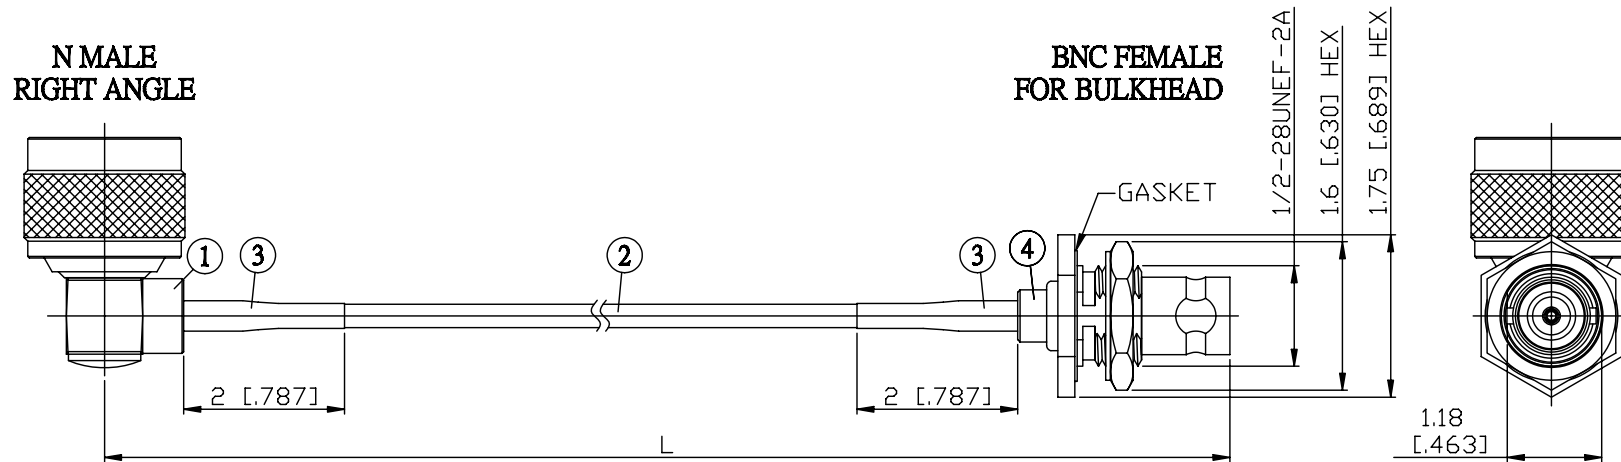

NO.	COMPONENTS	IMPEDANCE
1	N MALE RIGHT ANGLE	50 OHM
2	DOUBLE SHIELDED RG316(= RD316)	50 OHM
3	HEAT SHRINKING TUBE	
4	BNC FEMALE FOR BULKHEAD	50 OHM

JYE BAO P/N	L CM (INCH)
N39B85-316D-15	15 (5.906)
N39B85-316D-30	30 (11.811)
N39B85-316D-50	50 (19.685)
N39B85-316D-100	100 (39.370)
N39B85-316D-150	150 (59.055)
N39B85-316D-200	200 (78.740)
N39B85-316D-XXX	CUSTOM LENGTH IN CM

LENGTH TOLERANCE IS ±1.5% OR ±10MM, WHICHEVER IS GREATER.	JYE BAO CO., LTD. TAIPEI TAIWAN	
	DESCRIPTION	CABLE ASSEMBLY N PLUG R/A TO BNC JACK FOR BULKHEAD
	JYE BAO DRAWING NO.	N39B85-316D-XXX