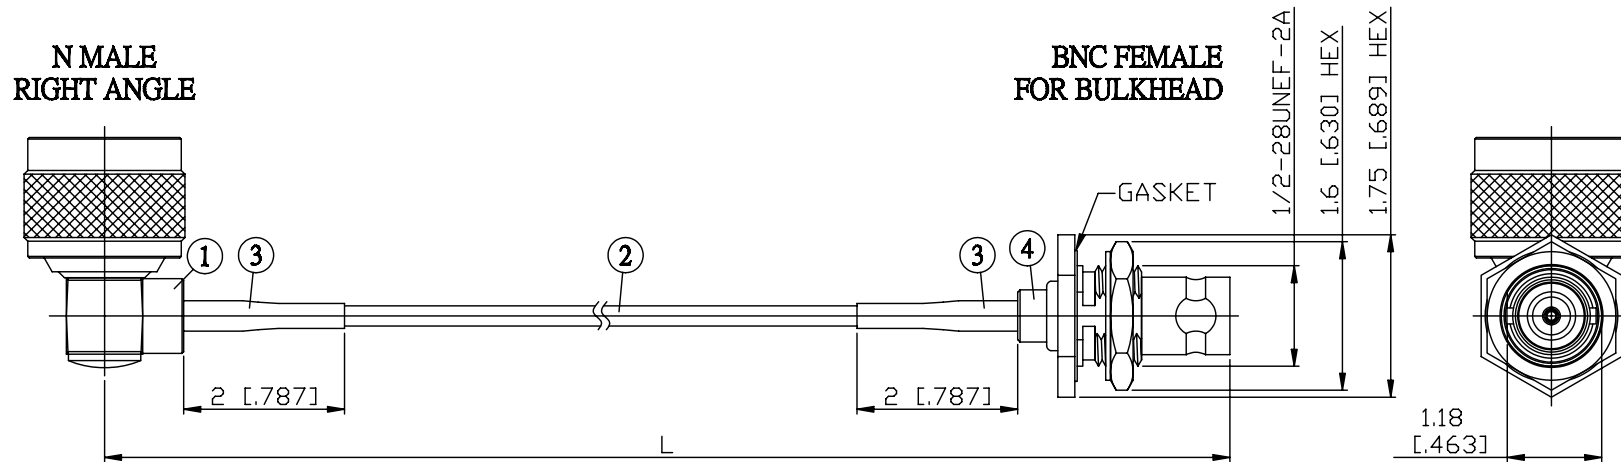

NO.	COMPONENTS	IMPEDANCE
1	N MALE RIGHT ANGLE	50 OHM
2	RG316	50 OHM
3	HEAT SHRINKING TUBE	
4	BNC FEMALE FOR BULKHEAD	50 OHM

JYE BAO P/N	L CM (INCH)
N39B85-316-15	15 (5.906)
N39B85-316-30	30 (11.811)
N39B85-316-50	50 (19.685)
N39B85-316-100	100 (39.370)
N39B85-316-150	150 (59.055)
N39B85-316-200	200 (78.740)
N39B85-316-XXX	CUSTOM LENGTH IN CM

LENGTH TOLERANCE IS ±1.5% OR ±10MM, WHICHEVER IS GREATER.	JYE BAO CO., LTD. TAIPEI TAIWAN	
	DESCRIPTION	CABLE ASSEMBLY N PLUG R/A TO BNC JACK FOR BULKHEAD
	JYE BAO DRAWING NO.	N39B85-316-XXX