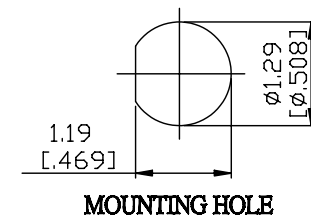

NO.	COMPONENTS	IMPEDANCE
1	N MALE RIGHT ANGLE	50 OHM
2	RG316	50 OHM
3	HEAT SHRINKING TUBE	
4	BNC FEMALE FOR BULKHEAD	50 OHM

JYE BAO P/N	L CM (INCH)
N39B85-316-15	15 (5.906)
N39B85-316-30	30 (11.811)
N39B85-316-50	50 (19.685)
N39B85-316-100	100 (39.370)
N39B85-316-150	150 (59.055)
N39B85-316-200	200 (78.740)
N39B85-316-XXX	CUSTOM LENGTH IN CM

LENGTH TOLERANCE IS ±1.5% OR ±10MM, WHICHEVER IS GREATER.	JYE BAO CO., LTD. TAIPEI TAIWAN	
	DESCRIPTION	CABLE ASSEMBLY N PLUG R/A TO BNC JACK FOR BULKHEAD
	JYE BAO DRAWING NO.	N39B85-316-XXX