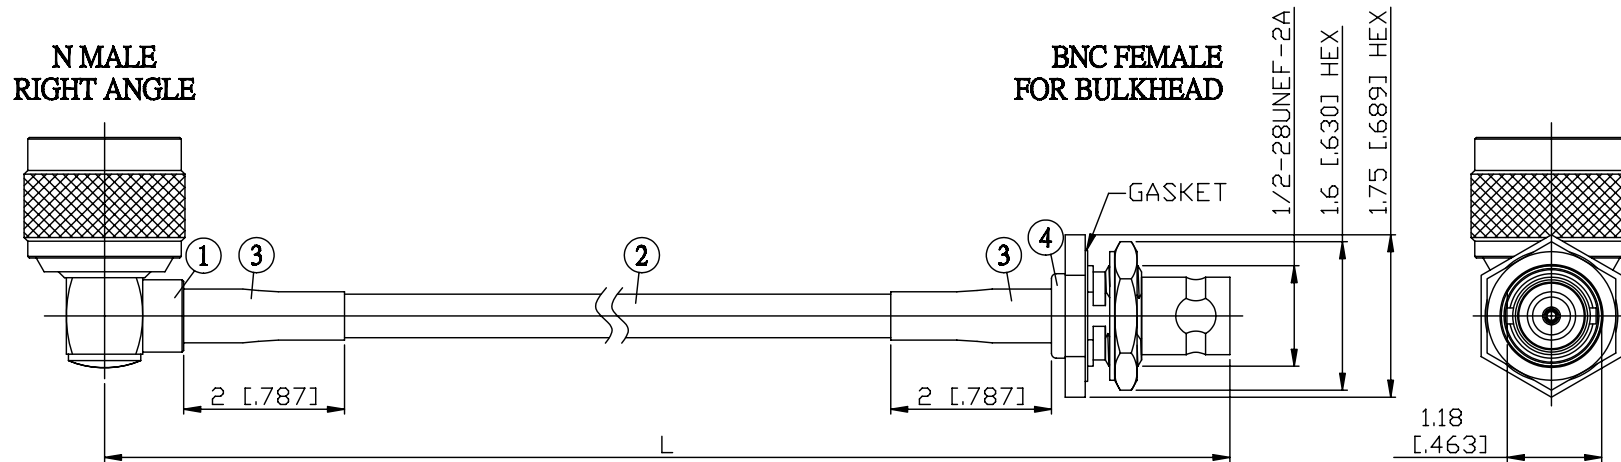

NO.	COMPONENTS	IMPEDANCE
1	N MALE RIGHT ANGLE	50 OHM
2	RG223	50 OHM
3	HEAT SHRINKING TUBE	
4	BNC FEMALE FOR BULKHEAD	50 OHM

JYE BAO P/N	L CM (INCH)
N39B85-223-15	15 (5.906)
N39B85-223-30	30 (11.811)
N39B85-223-50	50 (19.685)
N39B85-223-100	100 (39.370)
N39B85-223-150	150 (59.055)
N39B85-223-200	200 (78.740)
N39B85-223-XXX	CUSTOM LENGTH IN CM

LENGTH TOLERANCE IS ±1.5% OR ±10MM, WHICHEVER IS GREATER.	JYE BAO CO., LTD. TAIPEI TAIWAN	
	DESCRIPTION	CABLE ASSEMBLY N PLUG R/A TO BNC JACK FOR BULKHEAD
	JYE BAO DRAWING NO.	N39B85-223-XXX