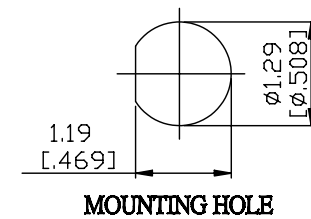

NO.	COMPONENTS	IMPEDANCE
1	N MALE RIGHT ANGLE	50 OHM
2	RG223	50 OHM
3	HEAT SHRINKING TUBE	
4	BNC FEMALE FOR BULKHEAD	50 OHM

JYE BAO P/N	L CM (INCH)
N39B85-223-15	15 (5.906)
N39B85-223-30	30 (11.811)
N39B85-223-50	50 (19.685)
N39B85-223-100	100 (39.370)
N39B85-223-150	150 (59.055)
N39B85-223-200	200 (78.740)
N39B85-223-XXX	CUSTOM LENGTH IN CM

LENGTH TOLERANCE IS ±1.5% OR ±10MM, WHICHEVER IS GREATER.	JYE BAO CO., LTD. TAIPEI TAIWAN	
	DESCRIPTION	CABLE ASSEMBLY N PLUG R/A TO BNC JACK FOR BULKHEAD
	JYE BAO DRAWING NO.	N39B85-223-XXX