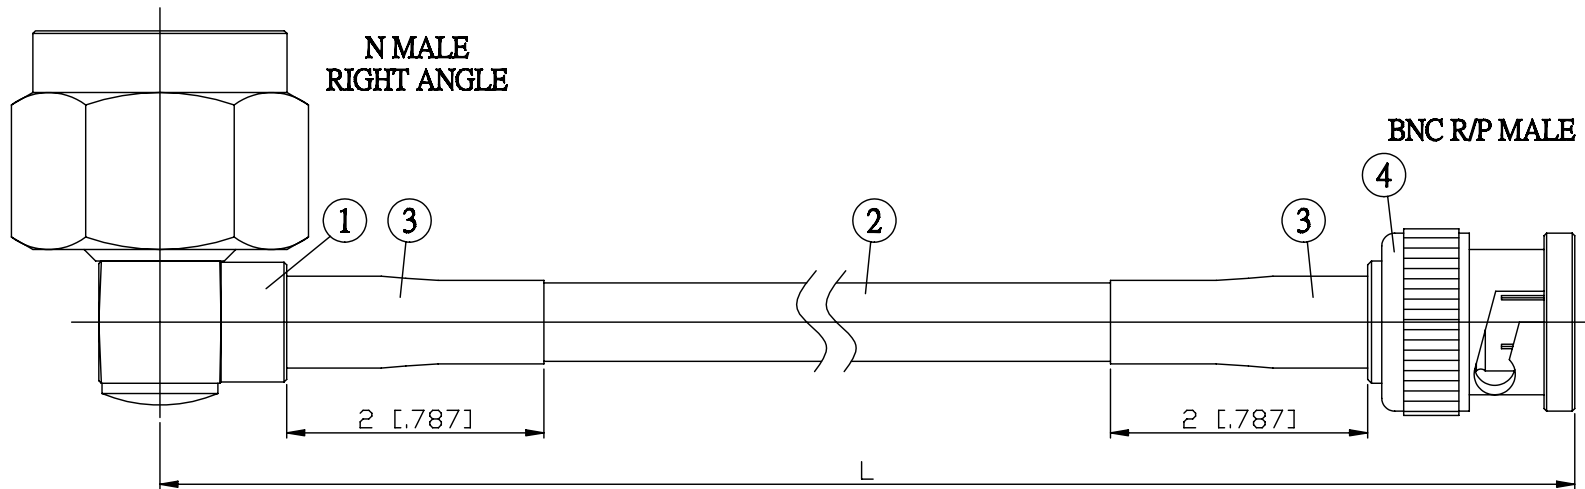

NO.	COMPONENTS	IMPEDANCE
1	N MALE RIGHT ANGLE	50 OHM
2	JBY240	50 OHM
3	HEAT SHRINKING TUBE	
4	BNC REVERSE POLARITY MALE	50 OHM

JYE BAO P/N	L CM (INCH)
N39B60-L240-15	15 (5.906)
N39B60-L240-30	30 (11.811)
N39B60-L240-50	50 (19.685)
N39B60-L240-100	100 (39.370)
N39B60-L240-150	150 (59.055)
N39B60-L240-200	200 (78.740)
N39B60-L240-XXX	CUSTOM LENGTH IN CM

<b>LENGTH TOLERANCE IS ±1.5% OR ±10MM, WHICHEVER IS GREATER.</b>	<b>JYE BAO CO., LTD.</b> TAIPEI TAIWAN
	DESCRIPTION <b>CABLE ASSEMBLY N PLUG R/A TO BNC R/P PLUG</b>
	JYE BAO DRAWING NO. <b>N39B60-L240-XXX</b>