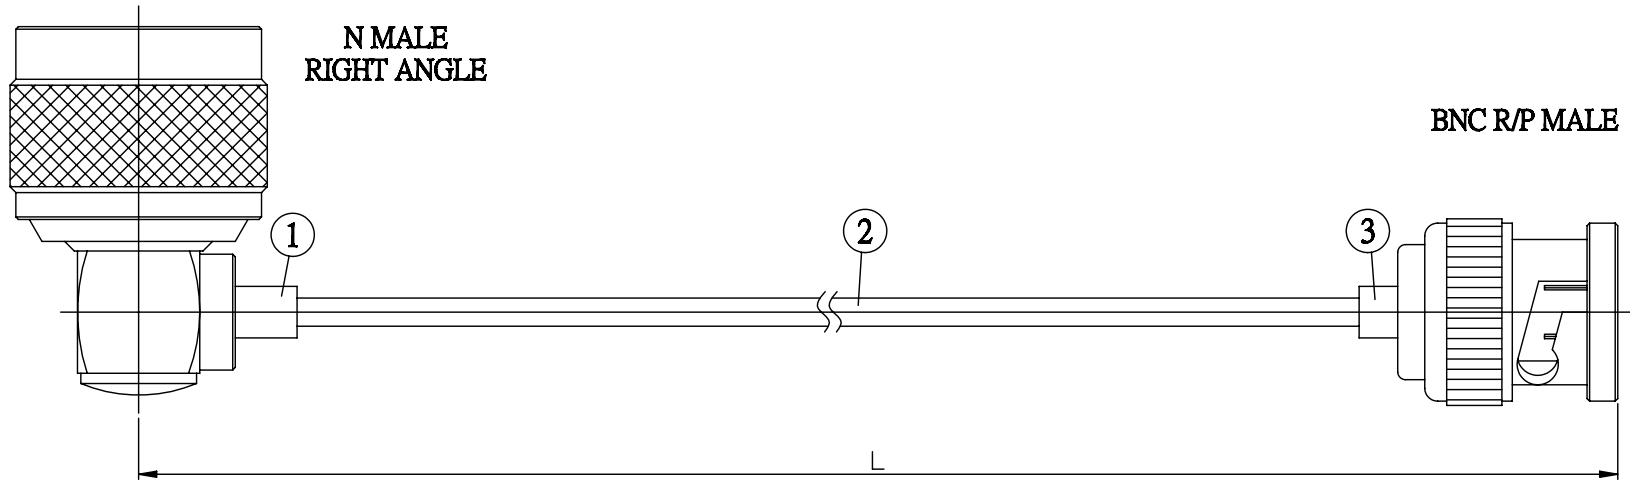

NO.	COMPONENTS	IMPEDANCE
1	N MALE RIGHT ANGLE	50 OHM
2	.085" TIN PLATED SEMI-RIGID CABLE (TIN PLATED RG405)	50 OHM
3	BNC REVERSE POLARITY MALE	50 OHM

JYE BAO P/N	L CM (INCH)
N39B60-85T-15	15 (5.906)
N39B60-85T-30	30 (11.811)
N39B60-85T-50	50 (19.685)
N39B60-85T-100	100 (39.370)
N39B60-85T-150	150 (59.055)
N39B60-85T-200	200 (78.740)
N39B60-85T-XXX	CUSTOM LENGTH IN CM

LENGTH TOLERANCE IS ±1.5% OR ±10MM, WHICHEVER IS GREATER.	JYE BAO CO., LTD. TAIPEI TAIWAN
	<small>DESCRIPTION</small> CABLE ASSEMBLY N PLUG R/A TO BNC R/P PLUG
	<small>JYE BAO DRAWING NO.</small> N39B60-85T-XXX