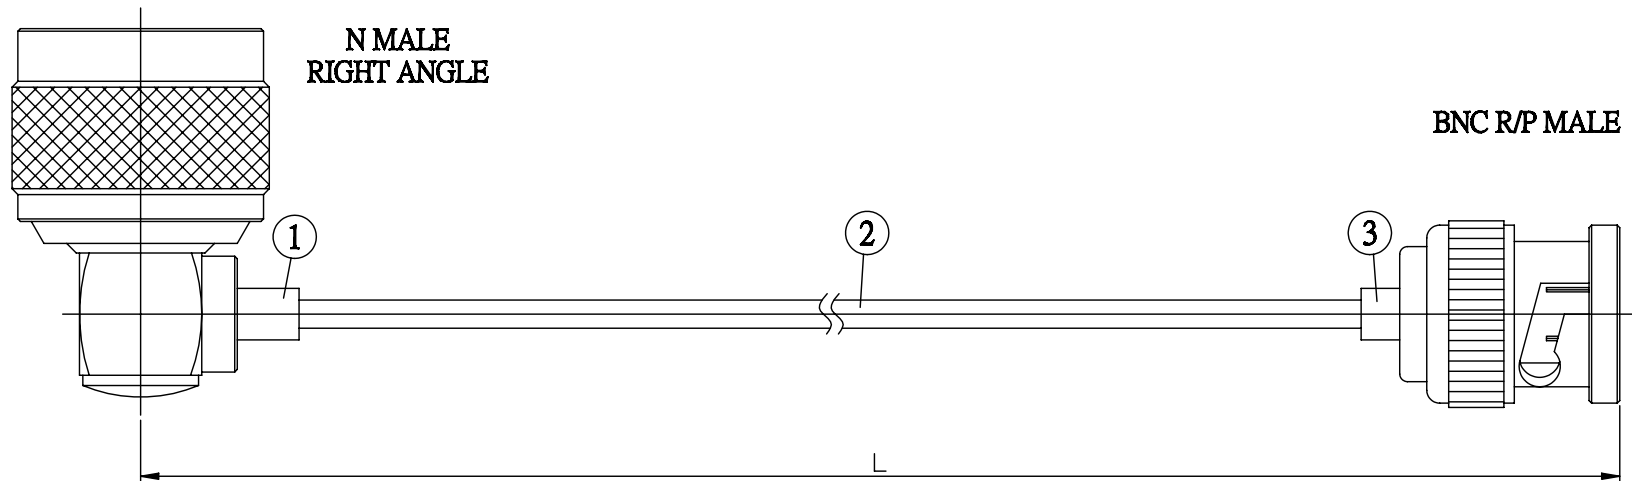

NO.	COMPONENTS	IMPEDANCE
1	N MALE RIGHT ANGLE	50 OHM
2	.085" HANDBENDABLE CABLE (= JYEBAO P/N .085SRF-W-P-50)	50 OHM
3	BNC REVERSE POLARITY MALE	50 OHM

JYE BAO P/N	L CM (INCH)
N39B60-85S-15	15 (5.906)
N39B60-85S-30	30 (11.811)
N39B60-85S-50	50 (19.685)
N39B60-85S-100	100 (39.370)
N39B60-85S-150	150 (59.055)
N39B60-85S-200	200 (78.740)
N39B60-85S-XXX	CUSTOM LENGTH IN CM

LENGTH TOLERANCE IS ±1.5% OR ±10MM, WHICHEVER IS GREATER.	JYE BAO CO., LTD. TAIPEI TAIWAN
	<small>DESCRIPTION</small> CABLE ASSEMBLY N PLUG R/A TO BNC R/P PLUG
	<small>JYE BAO DRAWING NO.</small> N39B60-85S-XXX