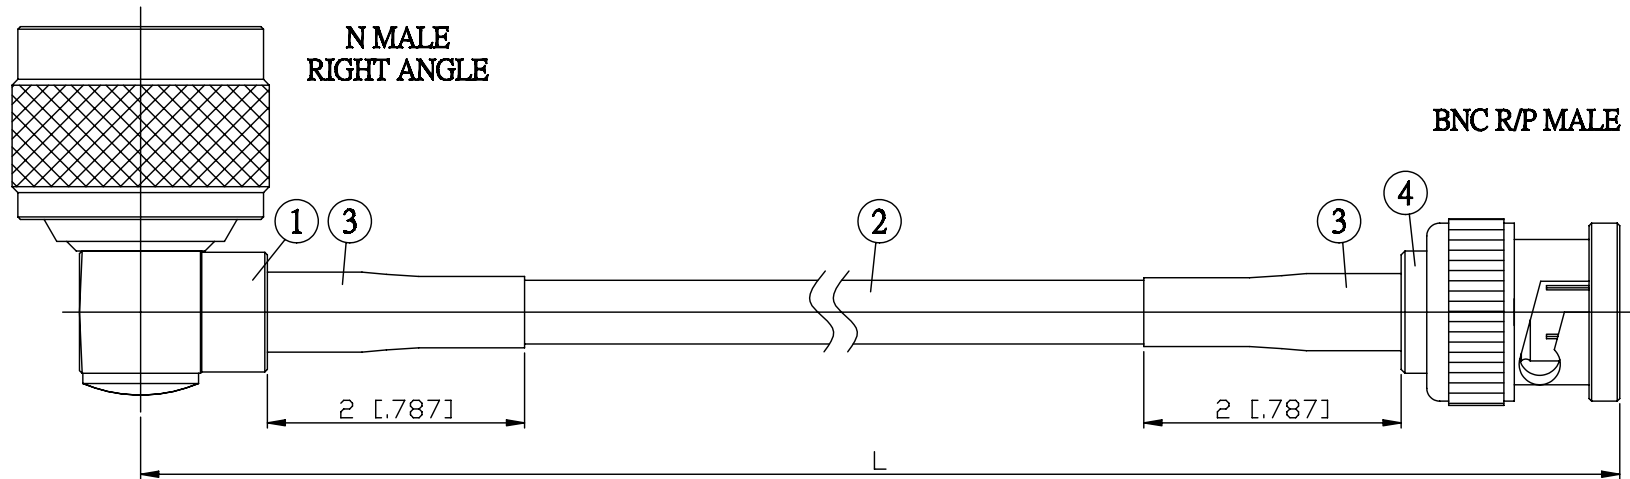

NO.	COMPONENTS	IMPEDANCE
1	N MALE RIGHT ANGLE	50 OHM
2	RG58	50 OHM
3	HEAT SHRINKING TUBE	
4	BNC REVERSE POLARITY MALE	50 OHM

JYE BAO P/N	L CM (INCH)
N39B60-58-15	15 (5.906)
N39B60-58-30	30 (11.811)
N39B60-58-50	50 (19.685)
N39B60-58-100	100 (39.370)
N39B60-58-150	150 (59.055)
N39B60-58-200	200 (78.740)
N39B60-58-XXX	CUSTOM LENGTH IN CM

LENGTH TOLERANCE IS ±1.5% OR ±10MM, WHICHEVER IS GREATER.	JYE BAO CO., LTD. TAIPEI TAIWAN
	DESCRIPTION CABLE ASSEMBLY N PLUG R/A TO BNC R/P PLUG
	JYE BAO DRAWING NO. N39B60-58-XXX