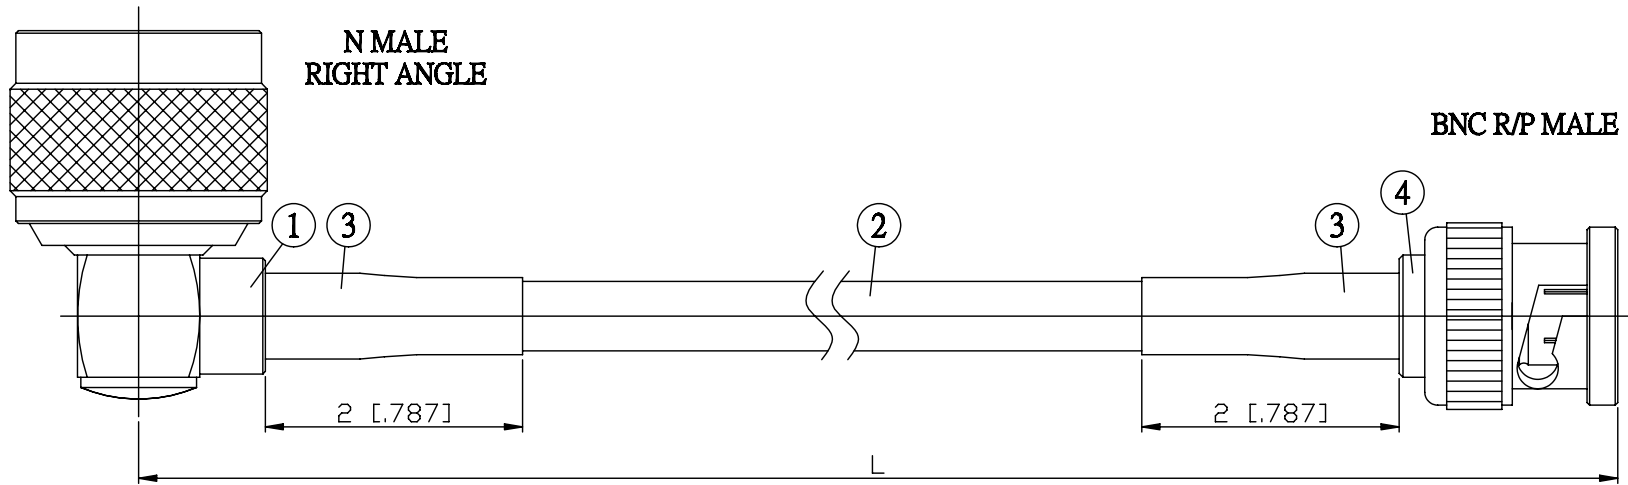

NO.	COMPONENTS	IMPEDANCE
1	N MALE RIGHT ANGLE	50 OHM
2	RG223	50 OHM
3	HEAT SHRINKING TUBE	
4	BNC REVERSE POLARITY MALE	50 OHM

JYE BAO P/N	L CM (INCH)
N39B60-223-15	15 (5.906)
N39B60-223-30	30 (11.811)
N39B60-223-50	50 (19.685)
N39B60-223-100	100 (39.370)
N39B60-223-150	150 (59.055)
N39B60-223-200	200 (78.740)
N39B60-223-XXX	CUSTOM LENGTH IN CM

LENGTH TOLERANCE IS ±1.5% OR ±10MM, WHICHEVER IS GREATER.	JYE BAO CO., LTD. TAIPEI TAIWAN
	<small>DESCRIPTION</small> CABLE ASSEMBLY N PLUG R/A TO BNC R/P PLUG
	<small>JYE BAO DRAWING NO.</small> N39B60-223-XXX