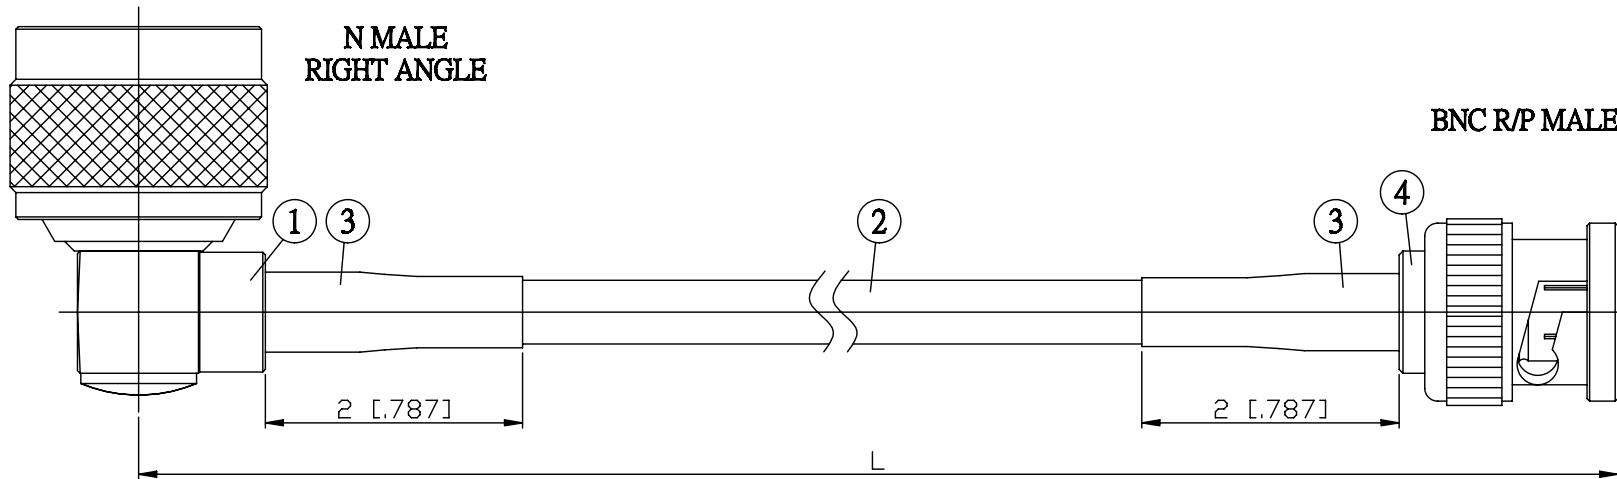

NO.	COMPONENTS	IMPEDANCE
1	N MALE RIGHT ANGLE	50 OHM
2	RG142	50 OHM
3	HEAT SHRINKING TUBE	
4	BNC REVERSE POLARITY MALE	50 OHM

JYE BAO P/N	L CM (INCH)
N39B60-142-15	15 (5.906)
N39B60-142-30	30 (11.811)
N39B60-142-50	50 (19.685)
N39B60-142-100	100 (39.370)
N39B60-142-150	150 (59.055)
N39B60-142-200	200 (78.740)
N39B60-142-XXX	CUSTOM LENGTH IN CM

LENGTH TOLERANCE IS ±1.5% OR ±10MM, WHICHEVER IS GREATER.	JYE BAO CO., LTD. TAIPEI TAIWAN
	DESCRIPTION CABLE ASSEMBLY N PLUG R/A TO BNC R/P PLUG
	JYE BAO DRAWING NO. N39B60-142-XXX