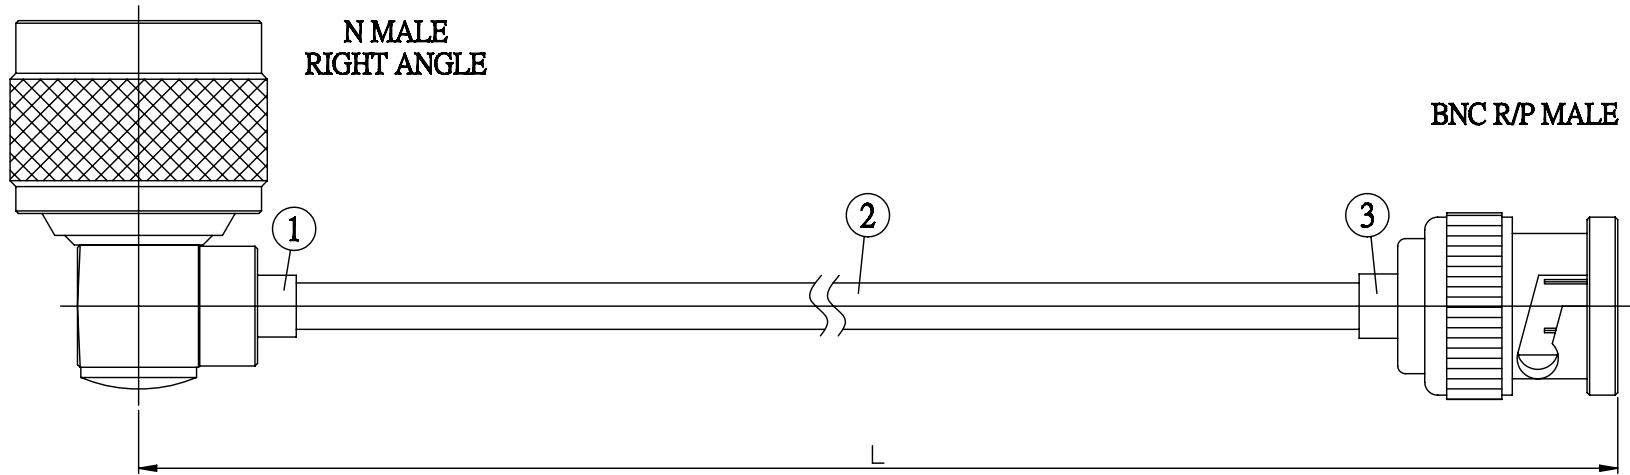

NO.	COMPONENTS	IMPEDANCE
1	N MALE RIGHT ANGLE	50 OHM
2	.141" TIN PLATED SEMI-RIGID CABLE (TIN PLATED RG402)	50 OHM
3	BNC REVERSE POLARITY MALE	50 OHM

JYE BAO P/N	L CM (INCH)
N39B60-141T-15	15 (5.906)
N39B60-141T-30	30 (11.811)
N39B60-141T-50	50 (19.685)
N39B60-141T-100	100 (39.370)
N39B60-141T-150	150 (59.055)
N39B60-141T-200	200 (78.740)
N39B60-141T-XXX	CUSTOM LENGTH IN CM

LENGTH TOLERANCE IS ±1.5% OR ±10MM, WHICHEVER IS GREATER.	JYE BAO CO., LTD. TAIPEI TAIWAN
	<small>DESCRIPTION</small> CABLE ASSEMBLY N PLUG R/A TO BNC R/P PLUG
	<small>JYE BAO DRAWING NO.</small> N39B60-141T-XXX