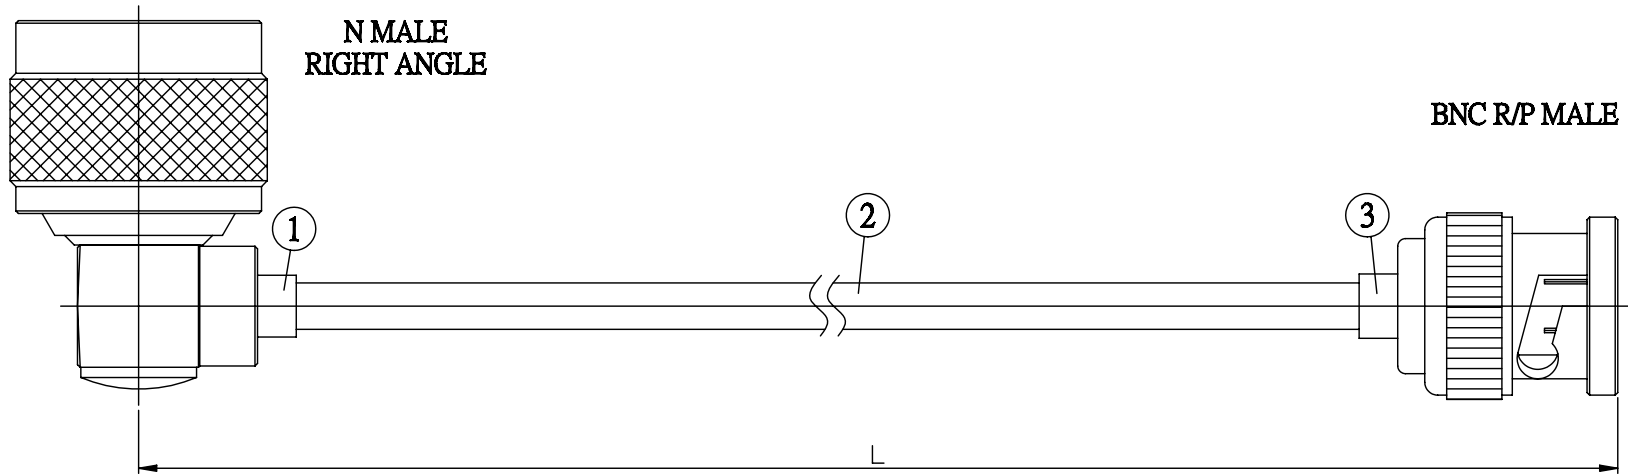

NO.	COMPONENTS	IMPEDANCE
1	N MALE RIGHT ANGLE	50 OHM
2	.141" HANDBENDABLE CABLE (= JYEBAO P/N .141SRF-W-P-50)	50 OHM
3	BNC REVERSE POLARITY MALE	50 OHM

JYE BAO P/N	L CM (INCH)
N39B60-141S-15	15 (5.906)
N39B60-141S-30	30 (11.811)
N39B60-141S-50	50 (19.685)
N39B60-141S-100	100 (39.370)
N39B60-141S-150	150 (59.055)
N39B60-141S-200	200 (78.740)
N39B60-141S-XXX	CUSTOM LENGTH IN CM

LENGTH TOLERANCE IS $\pm 1.5\%$ OR $\pm 10\text{MM}$, WHICHEVER IS GREATER.	JYE BAO CO., LTD. TAIPEI TAIWAN
	DESCRIPTION CABLE ASSEMBLY N PLUG R/A TO BNC R/P PLUG
	JYE BAO DRAWING NO. N39B60-141S-XXX