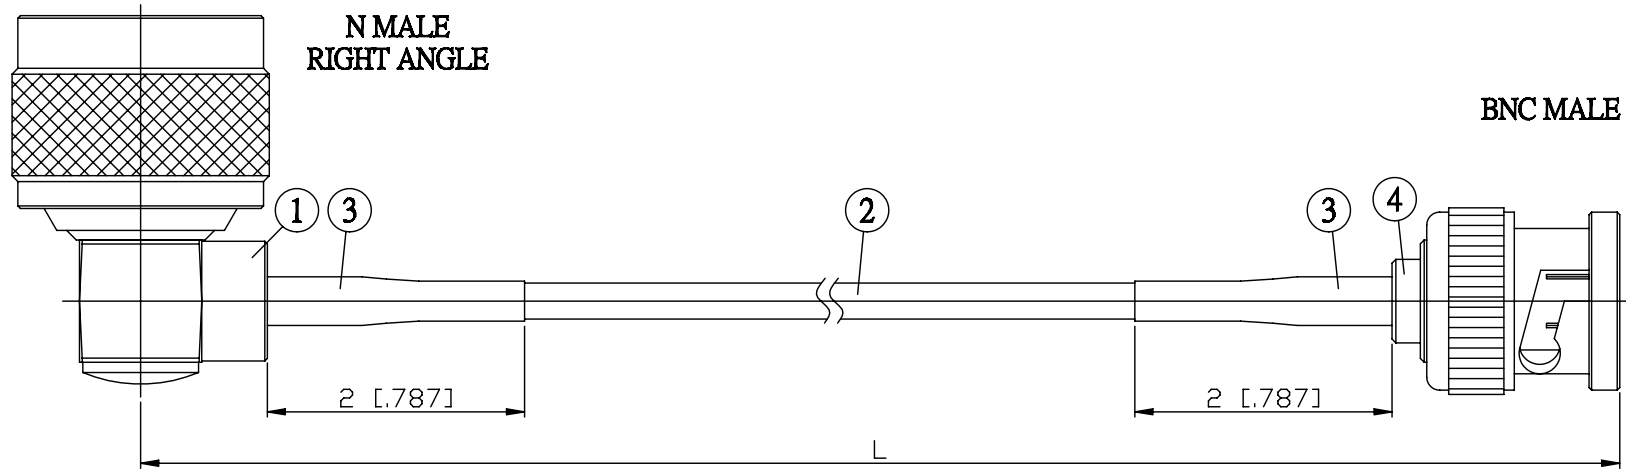

NO.	COMPONENTS	IMPEDANCE
1	N MALE RIGHT ANGLE	50 OHM
2	JBY100	50 OHM
3	HEAT SHRINKING TUBE	
4	BNC MALE	50 OHM

JYE BAO P/N	L CM (INCH)
N39B30-L100-15	15 (5.906)
N39B30-L100-30	30 (11.811)
N39B30-L100-50	50 (19.685)
N39B30-L100-100	100 (39.370)
N39B30-L100-150	150 (59.055)
N39B30-L100-200	200 (78.740)
N39B30-L100-XXX	CUSTOM LENGTH IN CM

LENGTH TOLERANCE IS ±1.5% OR ±10MM, WHICHEVER IS GREATER.	JYE BAO CO., LTD. TAIPEI TAIWAN
	<small>DESCRIPTION</small> CABLE ASSEMBLY N PLUG R/A TO BNC PLUG
	<small>JYE BAO DRAWING NO.</small> N39B30-L100-XXX