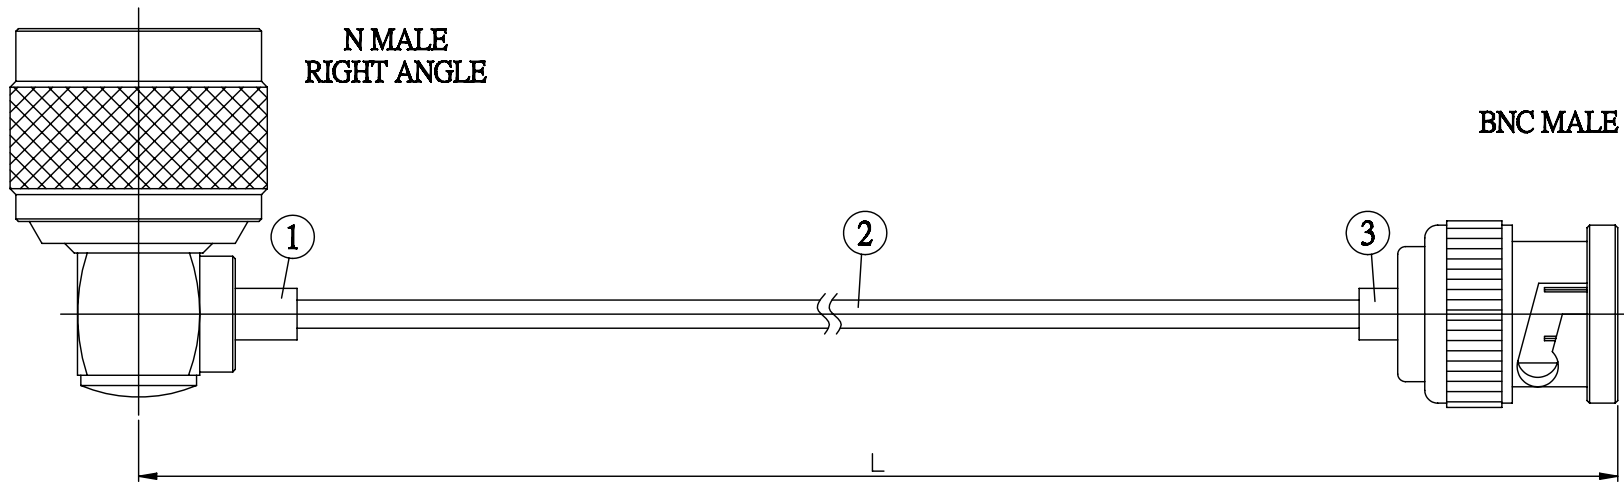

NO.	COMPONENTS	IMPEDANCE
1	N MALE RIGHT ANGLE	50 OHM
2	.085" TIN PLATED SEMI-RIGID CABLE (TIN PLATED RG405)	50 OHM
3	BNC MALE	50 OHM

JYE BAO P/N	L CM (INCH)
N39B30-85T-15	15 (5.906)
N39B30-85T-30	30 (11.811)
N39B30-85T-50	50 (19.685)
N39B30-85T-100	100 (39.370)
N39B30-85T-150	150 (59.055)
N39B30-85T-200	200 (78.740)
N39B30-85T-XXX	CUSTOM LENGTH IN CM

LENGTH TOLERANCE IS ±1.5% OR ±10MM, WHICHEVER IS GREATER.	JYE BAO CO., LTD. TAIPEI TAIWAN
	<small>DESCRIPTION</small> CABLE ASSEMBLY N PLUG R/A TO BNC PLUG
	<small>JYE BAO DRAWING NO.</small> N39B30-85T-XXX