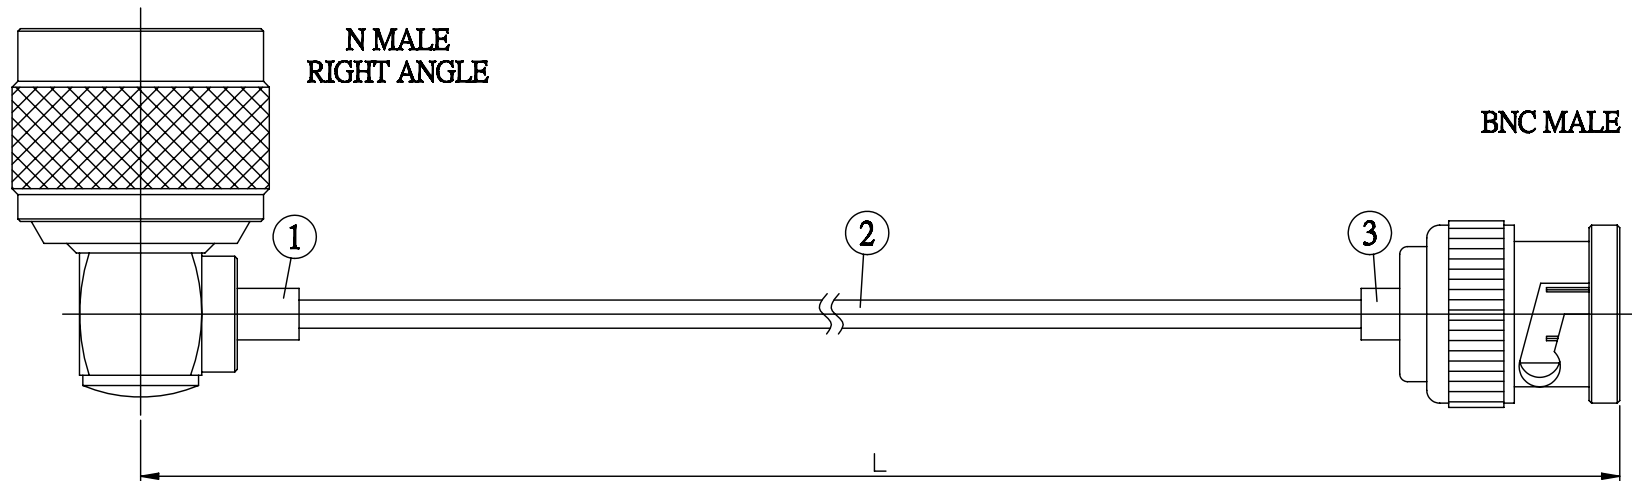

NO.	COMPONENTS	IMPEDANCE
1	N MALE RIGHT ANGLE	50 OHM
2	.085" HANDBENDABLE CABLE (= JYEBAO P/N .085SRF-W-P-50)	50 OHM
3	BNC MALE	50 OHM

JYE BAO P/N	L CM (INCH)
N39B30-85S-15	15 (5.906)
N39B30-85S-30	30 (11.811)
N39B30-85S-50	50 (19.685)
N39B30-85S-100	100 (39.370)
N39B30-85S-150	150 (59.055)
N39B30-85S-200	200 (78.740)
N39B30-85S-XXX	CUSTOM LENGTH IN CM

<b>LENGTH TOLERANCE IS ±1.5% OR ±10MM, WHICHEVER IS GREATER.</b>	<b>JYE BAO CO., LTD.</b> TAIPEI TAIWAN
	<small>DESCRIPTION</small> <b>CABLE ASSEMBLY N PLUG R/A TO BNC PLUG</b>
	<small>JYE BAO DRAWING NO.</small> <b>N39B30-85S-XXX</b>