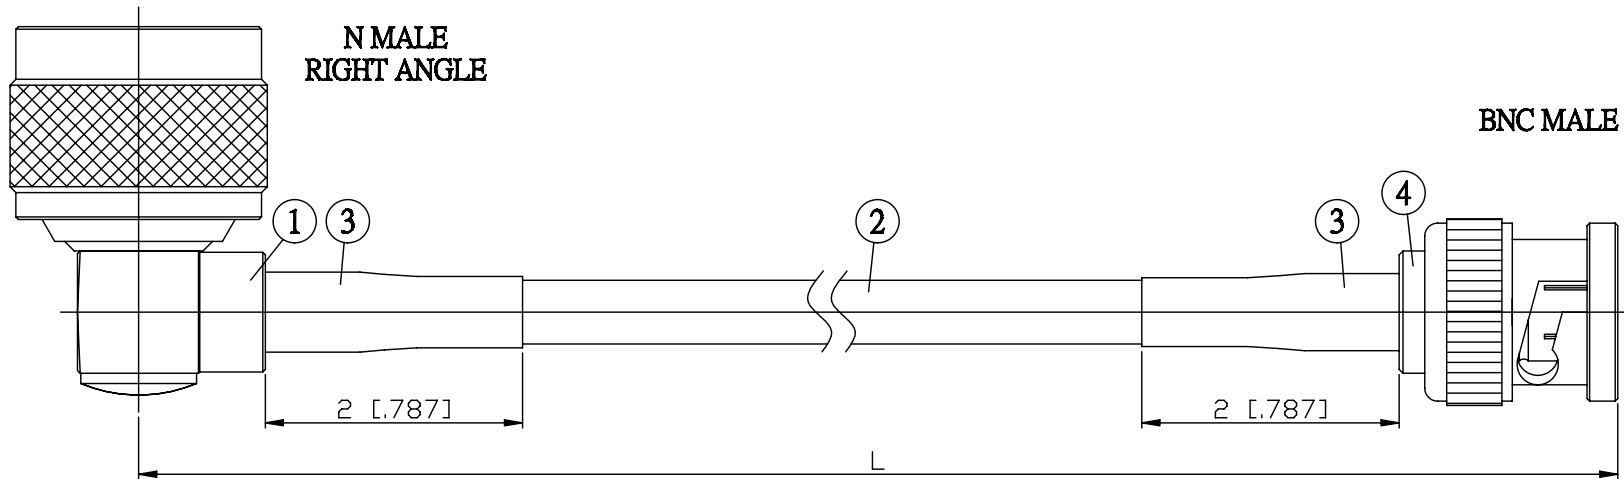

NO.	COMPONENTS	IMPEDANCE
1	N MALE RIGHT ANGLE	50 OHM
2	RG58	50 OHM
3	HEAT SHRINKING TUBE	
4	BNC MALE	50 OHM

JYE BAO P/N	L CM (INCH)
N39B30-58-15	15 (5.906)
N39B30-58-30	30 (11.811)
N39B30-58-50	50 (19.685)
N39B30-58-100	100 (39.370)
N39B30-58-150	150 (59.055)
N39B30-58-200	200 (78.740)
N39B30-58-XXX	CUSTOM LENGTH IN CM

<b>LENGTH TOLERANCE IS ±1.5% OR ±10MM, WHICHEVER IS GREATER.</b>	<b>JYE BAO CO., LTD.</b> TAIPEI TAIWAN
	DESCRIPTION <b>CABLE ASSEMBLY N PLUG R/A TO BNC PLUG</b>
	JYE BAO DRAWING NO. <b>N39B30-58-XXX</b>