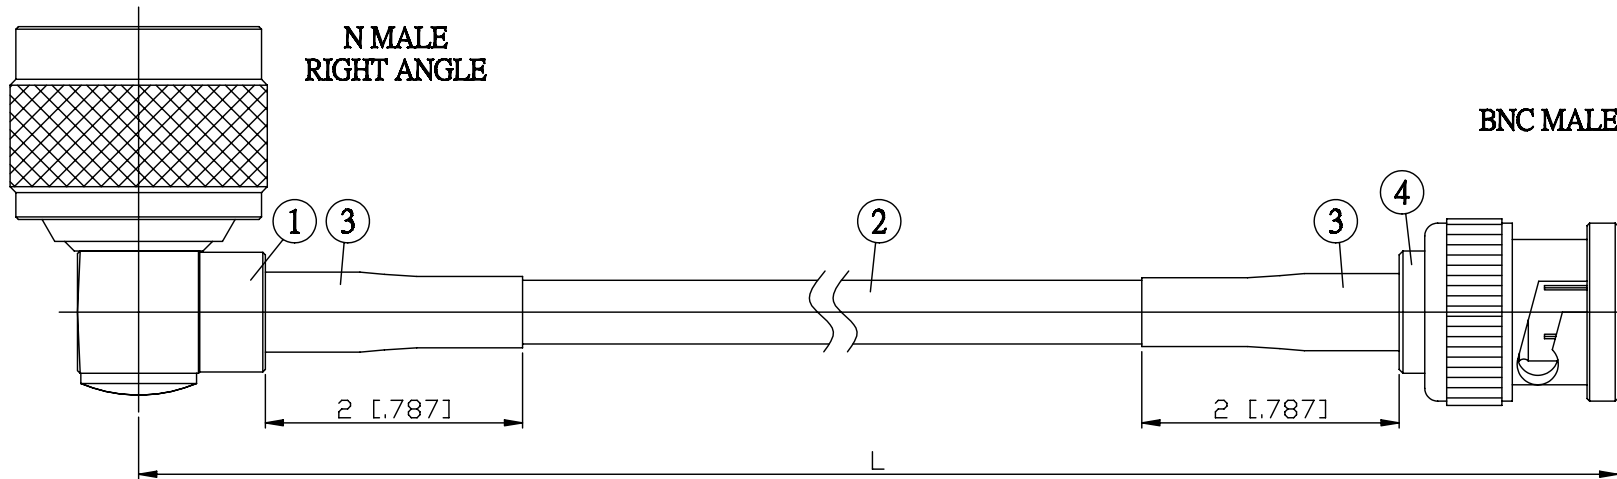

NO.	COMPONENTS	IMPEDANCE
1	N MALE RIGHT ANGLE	50 OHM
2	RG142	50 OHM
3	HEAT SHRINKING TUBE	
4	BNC MALE	50 OHM

JYE BAO P/N	L CM (INCH)
N39B30-142-15	15 (5.906)
N39B30-142-30	30 (11.811)
N39B30-142-50	50 (19.685)
N39B30-142-100	100 (39.370)
N39B30-142-150	150 (59.055)
N39B30-142-200	200 (78.740)
N39B30-142-XXX	CUSTOM LENGTH IN CM

LENGTH TOLERANCE IS ±1.5% OR ±10MM, WHICHEVER IS GREATER.	JYE BAO CO., LTD. TAIPEI TAIWAN
	DESCRIPTION CABLE ASSEMBLY N PLUG R/A TO BNC PLUG
	JYE BAO DRAWING NO. N39B30-142-XXX