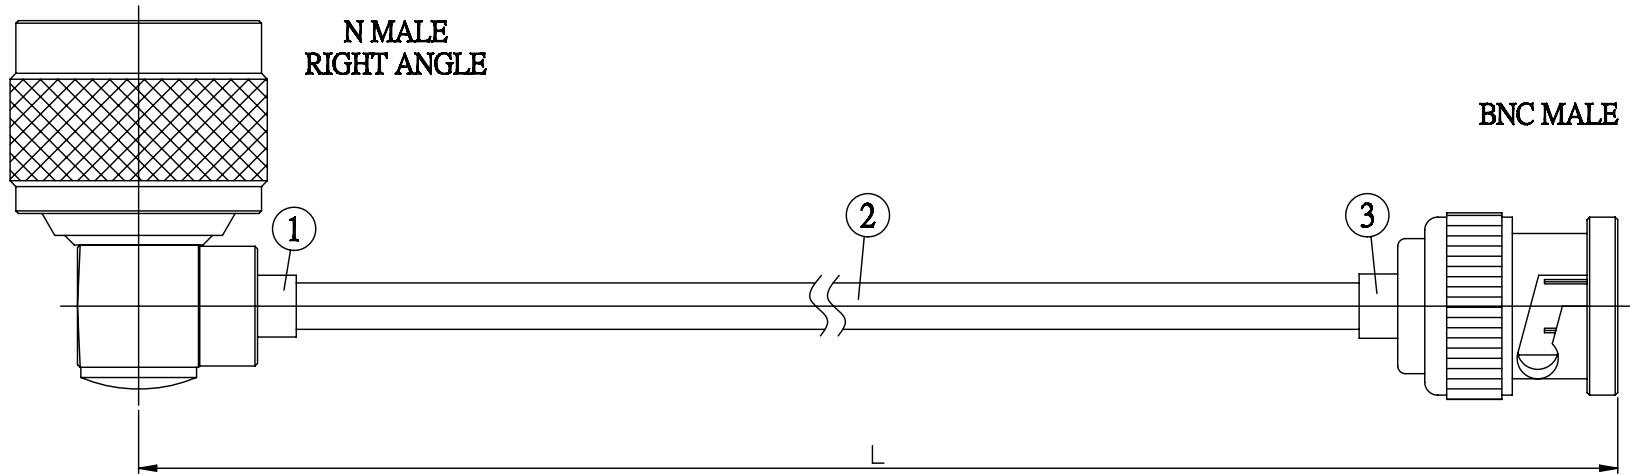

NO.	COMPONENTS	IMPEDANCE
1	N MALE RIGHT ANGLE	50 OHM
2	.141" HANDBENDABLE CABLE (= JYEBAO P/N .141SRF-W-P-50)	50 OHM
3	BNC MALE	50 OHM

JYE BAO P/N	L CM (INCH)
N39B30-141S-15	15 (5.906)
N39B30-141S-30	30 (11.811)
N39B30-141S-50	50 (19.685)
N39B30-141S-100	100 (39.370)
N39B30-141S-150	150 (59.055)
N39B30-141S-200	200 (78.740)
N39B30-141S-XXX	CUSTOM LENGTH IN CM

LENGTH TOLERANCE IS ±1.5% OR ±10MM, WHICHEVER IS GREATER.	JYE BAO CO., LTD. TAIPEI TAIWAN
	<small>DESCRIPTION</small> CABLE ASSEMBLY N PLUG R/A TO BNC PLUG
	<small>JYE BAO DRAWING NO.</small> N39B30-141S-XXX